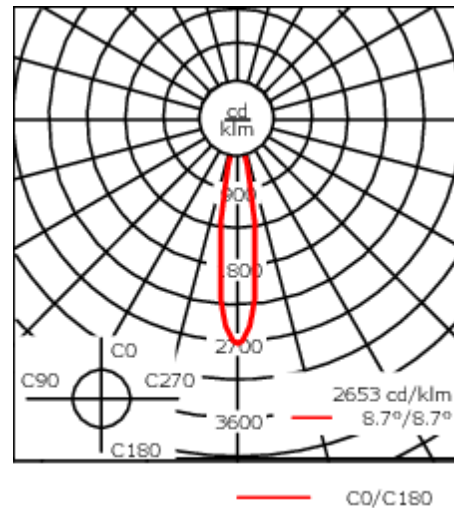

Specifications

Material description

Body	Marine-grade, die-cast aluminium alloy
Lens	Safety glass lens
Colours	RAL9004 Signal black RAL9006 White aluminium RAL9007 Grey aluminium RAL7016 Anthracite grey RAL9016 Traffic white
Gasket	Silicone CCG® Controlled Compression Gasket
Fasteners	PCS Polymer Coated Stainless Steel Hardware
Ingress protection	IP66
Impact resistance	IK07
Corrosion resistance	5CE

Electrical description

Power supply	220-240V / 50-60 Hz
Driver / Ballast	Standard. Optional DALI version available. To be specified at time of ordering.
Power factor	> 0.9

Additional information

Lifetime	Ta=25° L70B50 > 50000h
Energy efficiency class	D (Light source)

WE-EF LEUCHTEN GmbH

Töpinger Straße 16, 29646 Bispingen, Germany - Phone: +49 5194 909-0

info@we-ef.com - <https://we-ef.com>

Subject to technical changes and errors. - Generated on 23/10/2024