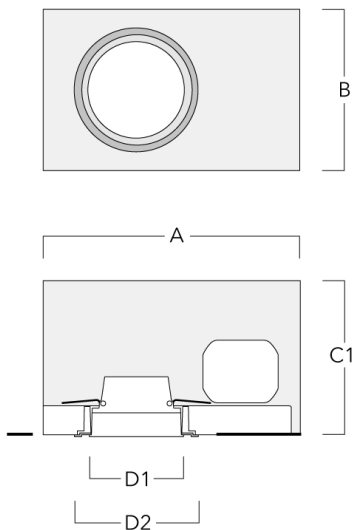

Installation blackout, flush with shadow line

Description	Part ID	A	B	C1	D1	D2
BDO12-III	134-1749	383	272	192	155	198