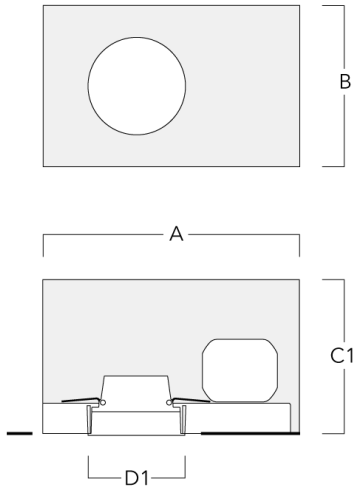

Mounting Accessories

Installation blackout, proud

Description	Part ID	A	B	C1	D1
BDO12-I	134-1748	383	272	192	155

Installation blackout, flush with shadow line

Description	Part ID	A	B	C1	D1	D2
BDO12-III	134-1749	383	272	192	155	198