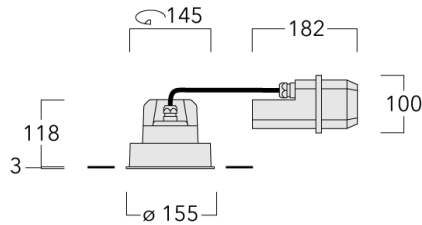

Specifications

Material description

Body	Marine-grade, die-cast aluminium alloy
Lens	Safety glass lens
Colours	RAL9004 Signal black RAL9006 White aluminium RAL9007 Grey aluminium RAL7016 Anthracite grey RAL9016 Traffic white
Gasket	Silicone CCG® Controlled Compression Gasket
Fasteners	PCS Polymer Coated Stainless Steel Hardware
Ingress protection	IP66
Impact resistance	IK07
Corrosion resistance	5CE

Electrical description

Power supply	220-240V / 50-60 Hz
Driver / Ballast	Standard. Optional DALI version available. To be specified at time of ordering.
Power factor	> 0.9

Additional information

Lifetime	Ta=25° L70B50 > 50000h
Energy efficiency class	D (Light source)

WE-EF LEUCHTEN GmbH

Töpinger Straße 16, 29646 Bispingen, Germany - Phone: +49 5194 909-0

info@we-ef.com - <https://we-ef.com>

Subject to technical changes and errors. - Generated on 23/10/2024