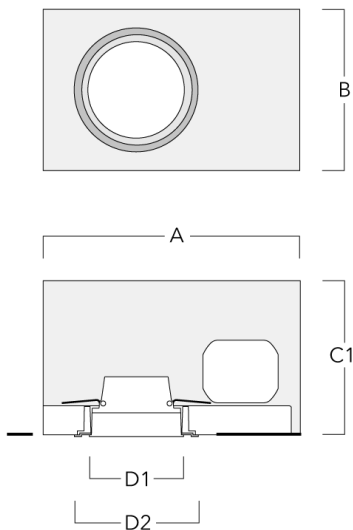

Mounting Accessories

Installation blackout, proud

Description	Part ID	A	B	C1	D1
BDO12-I	134-1748	383	272	192	155

Installation blackout, flush with shadow line

Description	Part ID	A	B	C1	D1	D2
BDO12-III	134-1749	383	272	192	155	198