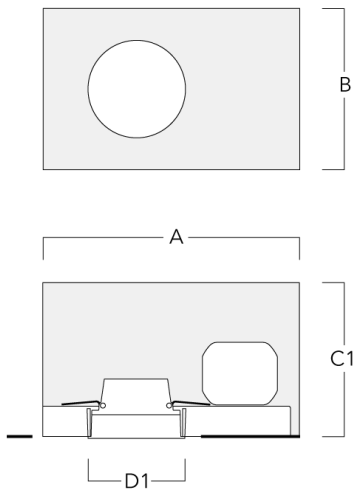

#### Installation blackout

Description	Part ID	A	B	C1	D1
BD012-1	134-1748	15.1	10.7	7.6	6.1

**DOC120-FT LED [For Remodel]**

**Installation blackout, flush with shadow line**

---

Description	Part ID	A	B	C1	D1	D2
BD012-III	134-1749	15.08	9.13	7.55	6.1	7.8