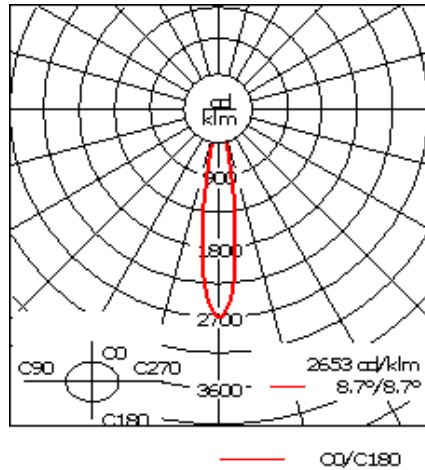

134-1859

we-ef

DOC120-FT LED [For Remodel]

Specifications

Material description

Body	Marine-grade, die-cast aluminium alloy
Lens	Safety glass lens
Colors	RAL9004 Black RAL9007 Grey Metallic RAL9016 White RAL8019 Dark Bronze
Gasket	Silicone CCG® Controlled Compression Gasket
Fasteners	PCS Polymer Coated Stainless Steel Hardware
Ingress protection	IP66
Impact resistance	IK07
Corrosion resistance	5CE

Electrical description

Power supply	Integral [ECG] electronic driver 120V-277V. 0-10V dimmable, to be specified with order.
Driver / Ballast	Integral EC electronic converter in thermally-separated compartment
Power factor	> 0.9

WE-EF LIGHTING USA, LLC

410-D Keystone Drive, 15086 Warrendale, PA 15086 - Phone: +1 724 742 0030
customersupport.usa@we-ef.com - <https://we-ef.com/us>
Subject to technical changes and errors. - Generated on 04/19/2025