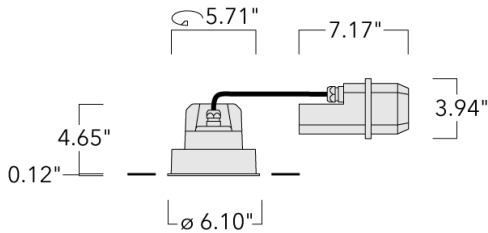

134-1859

we-ef

DOC120-FT LED [For Remodel]

Specifications

Material description

Body	Marine-grade, die-cast aluminium alloy
Lens	Safety glass lens
Colors	RAL9004 Black RAL9007 Grey Metallic RAL9016 White RAL8019 Dark Bronze
Gasket	Silicone CCG® Controlled Compression Gasket
Fasteners	PCS Polymer Coated Stainless Steel Hardware
Ingress protection	IP66
Impact resistance	IK07
Corrosion resistance	5CE

Electrical description

Power supply	Integral [ECG] electronic driver 120V-277V. 0-10V dimmable, to be specified with order.
Driver / Ballast	Integral EC electronic converter in thermally-separated compartment
Power factor	> 0.9

WE-EF LIGHTING USA, LLC

410-D Keystone Drive, 15086 Warrendale, PA 15086 - Phone: +1 724 742 0030
customersupport.usa@we-ef.com - <https://we-ef.com/us>
Subject to technical changes and errors. - Generated on 04/19/2025