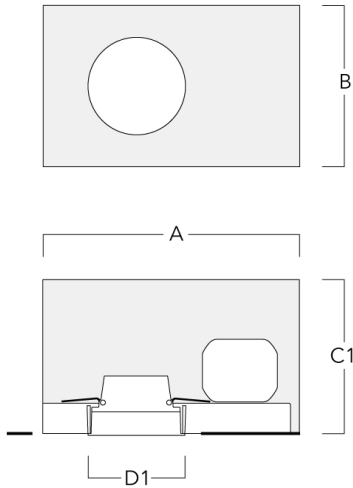

Description	Part ID	A	B	C1	D1
Installation blackout BDO12-I	134-1748	383	272	192	155

Installation blackout, flush with shadow line

Description	Part ID	A	B	C1	D1	D2
Installation blackout BDO12-III	134-1749	383	272	192	155	198