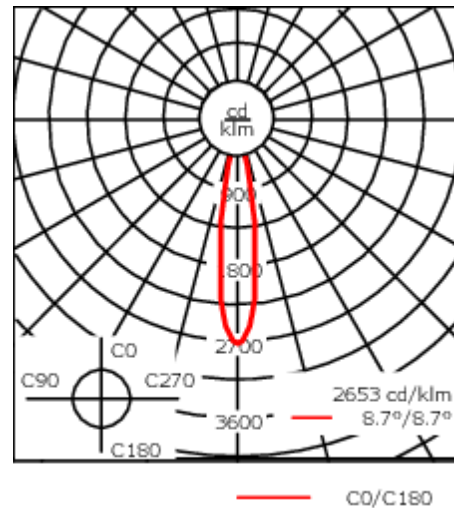

Specifications

Material description

Body	Marine-grade, die-cast aluminium alloy
Lens	Safety glass lens
Colours	RAL9004 Signal black RAL9007 Grey aluminium RAL7016 Anthracite grey RAL9016 Traffic white
Gasket	Silicone CCG® Controlled Compression Gasket
Fasteners	PCS Polymer Coated Stainless Steel Hardware
Ingress protection	IP66
Impact resistance	IK07
Corrosion resistance	5CE

Electrical description

Power supply	220-240V / 50-60 Hz
Driver / Ballast	Integral EC electronic converter in thermally-separated compartment
Power factor	> 0.9

Additional information

Lifetime	Ta=25° L70B50 > 50000h

WE-EF LIGHTING (Thailand) Co., Ltd.

57 Moo 5, Kingkaew Rd., Bangplee, 10540 Samutprakarn - Phone: +66 2 738 96 20 - Fax: +66 2 738 96 29

<https://we-ef.com/asia>

Subject to technical changes and errors. - Generated on 23/11/2024