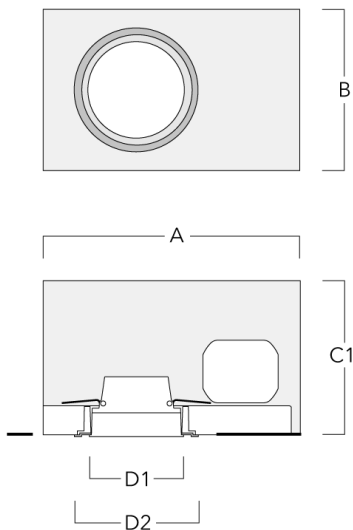

Description	Part ID	A	B	C1	D1
Installation blackout BDO12-I	134-1748	383	272	192	155

Installation blackout, flush with shadow line

Description	Part ID	A	B	C1	D1	D2
Installation blackout BDO12-III	134-1749	383	272	192	155	198