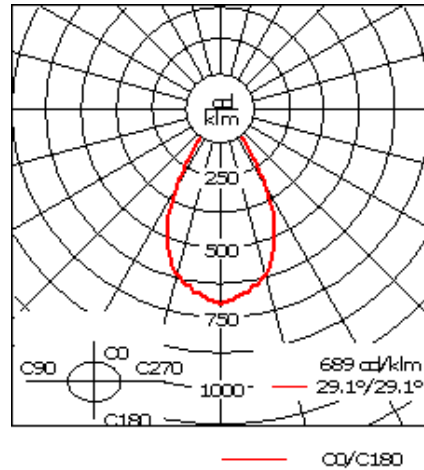

DOC120-FT LED [For Remodel]

Specifications

Material description

Body	Marine-grade, die-cast aluminium alloy
Lens	Safety glass lens
Colors	RAL9004 Black RAL9007 Grey Metallic RAL9016 White RAL8019 Dark Bronze
Gasket	Silicone CCG® Controlled Compression Gasket
Fasteners	PCS Polymer Coated Stainless Steel Hardware
Ingress protection	IP66
Impact resistance	IK07
Corrosion resistance	5CE

Electrical description

Power supply	Integral [ECG] electronic driver 120V-277V. 0-10V dimmable, to be specified with order.
Driver / Ballast	Integral EC electronic converter in thermally-separated compartment
Power factor	> 0.9

WE-EF LIGHTING USA, LLC

410-D Keystone Drive, 15086 Warrendale, PA 15086 - Phone: +1 724 742 0030
customersupport.usa@we-ef.com - <https://we-ef.com/us>
Subject to technical changes and errors. - Generated on 11/23/2024