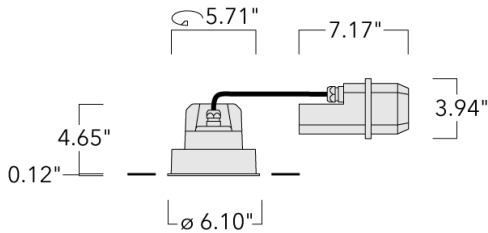

DOC120-FT LED [For Remodel]

Specifications

Material description

Body	Marine-grade, die-cast aluminium alloy
Lens	Safety glass lens
Colors	RAL9004 Black RAL9007 Grey Metallic RAL9016 White RAL8019 Dark Bronze
Gasket	Silicone CCG® Controlled Compression Gasket
Fasteners	PCS Polymer Coated Stainless Steel Hardware
Ingress protection	IP66
Impact resistance	IK07
Corrosion resistance	5CE

Electrical description

Power supply	Integral [ECG] electronic driver 120V-277V. 0-10V dimmable, to be specified with order.
Driver / Ballast	Integral EC electronic converter in thermally-separated compartment
Power factor	> 0.9

WE-EF LIGHTING USA, LLC

410-D Keystone Drive, 15086 Warrendale, PA 15086 - Phone: +1 724 742 0030
customersupport.usa@we-ef.com - <https://we-ef.com/us>
Subject to technical changes and errors. - Generated on 04/19/2025