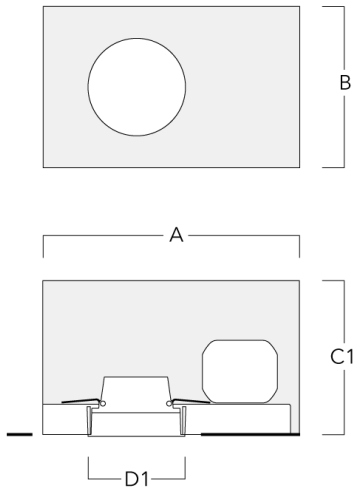

Mounting Accessories

Installation blackout

Description	Part ID	A	B	C1	D1
BD012-1	134-1748	15.1	10.7	7.6	6.1