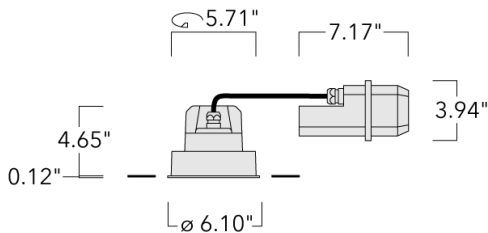

DOC120-FT LED [For Remodel]

Specifications

Material description

Body	Marine-grade, die-cast aluminium alloy
Lens	Safety glass lens
Colors	RAL9004 Black RAL9007 Grey Metallic RAL9016 White RAL8019 Dark Bronze
Gasket	Silicone CCG® Controlled Compression Gasket
Fasteners	PCS Polymer Coated Stainless Steel Hardware
Ingress protection	IP66
Impact resistance	IK07
Corrosion resistance	5CE

Electrical description

Power supply	Integral [ECG] electronic driver 120V-277V. 0-10V dimmable, to be specified with order.
Driver / Ballast	Integral EC electronic converter in thermally-separated compartment
Power factor	> 0.9

WE-EF LIGHTING USA, LLC

410-D Keystone Drive, 15086 Warrendale, PA 15086 - Phone: +1 724 742 0030
customersupport.usa@we-ef.com - <https://we-ef.com/us>
Subject to technical changes and errors. - Generated on 11/23/2024