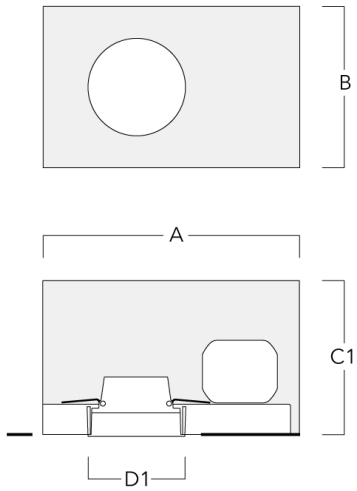

Subject to technical changes and errors. - Generated on 04/19/2025

Mounting Accessories

Installation blackout

Description	Part ID	A	B	C1	D1
BD012-1	134-1748	15.1	10.7	7.6	6.1

DOC120-FT LED [For Remodel]

Installation blackout, flush with shadow line