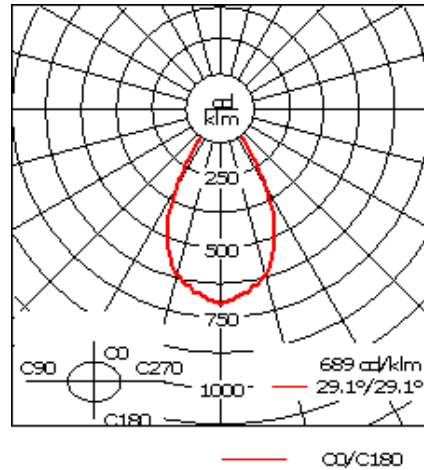

DOC120-FT LED [For Remodel]

Specifications

Material description

Body	Marine-grade, die-cast aluminium alloy
Lens	Safety glass lens
Colors	RAL9004 Black RAL9007 Grey Metallic RAL9016 White RAL8019 Dark Bronze
Gasket	Silicone CCG® Controlled Compression Gasket
Fasteners	PCS Polymer Coated Stainless Steel Hardware
Ingress protection	IP66
Impact resistance	IK07
Corrosion resistance	5CE

Electrical description

Power supply	Integral [ECG] electronic driver 120V-277V. 0-10V dimmable, to be specified with order.
Driver / Ballast	Integral EC electronic converter in thermally-separated compartment
Power factor	> 0.9

WE-EF LIGHTING USA, LLC

410-D Keystone Drive, 15086 Warrendale, PA 15086 - Phone: +1 724 742 0030
customersupport.usa@we-ef.com - <https://we-ef.com/us>
Subject to technical changes and errors. - Generated on 04/19/2025