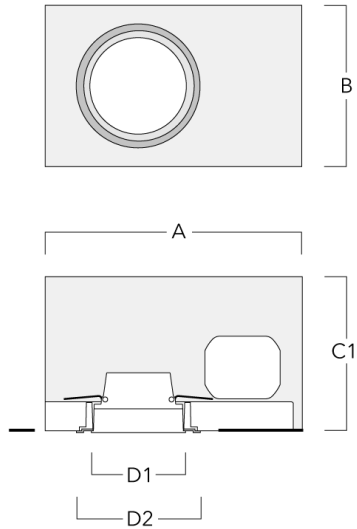

DOC120-FT LED [For Remodel]

Installation blackout, flush with shadow line

Description	Part ID	A	B	C1	D1	D2
BD012-III	134-1749	15.08	9.13	7.55	6.1	7.8

WE-EF LIGHTING USA, LLC

410-D Keystone Drive, 15086 Warrendale, PA 15086 - Phone: +1 724 742 0030
customersupport.usa@we-ef.com - <https://we-ef.com/us>
Subject to technical changes and errors. - Generated on 04/19/2025