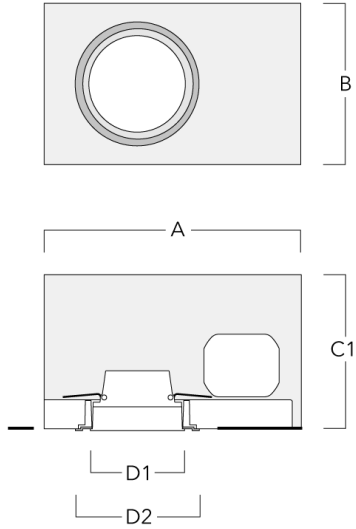

#### Installation blackout

Description	Part ID	A	B	C1	D1
BD012-1	134-1748	15.1	10.7	7.6	6.1

**DOC120-FT LED [For Remodel]**

**Installation blackout, flush with shadow line**

Description	Part ID	A	B	C1	D1	D2
BD012-III	134-1749	15.08	9.13	7.55	6.1	7.8