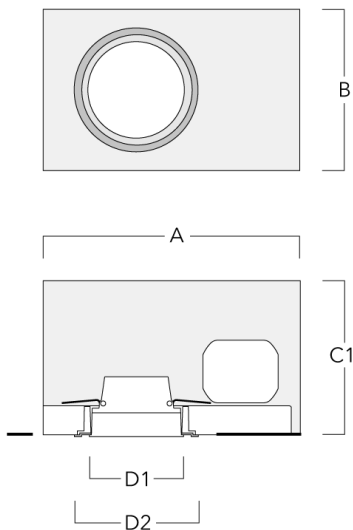

Installation blackout, flush with shadow line

Description	Part ID	A	B	C1	D1	D2
Installation blackout BDO12-III	134-1749	383	272	192	155	198