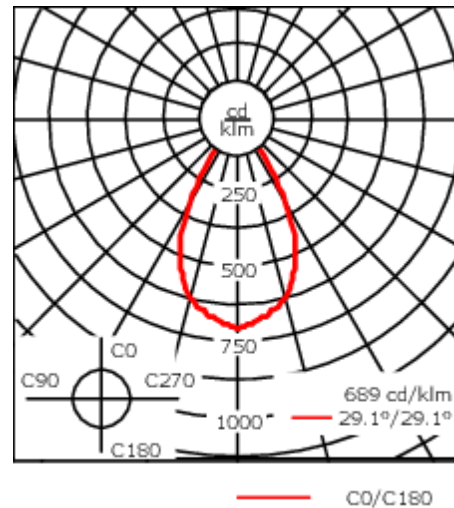

Specifications

Material description

Body	Marine-grade, die-cast aluminium alloy
Lens	Safety glass lens
Colours	RAL9004 Signal black RAL9006 White aluminium RAL9007 Grey aluminium RAL7016 Anthracite grey RAL9016 Traffic white
Gasket	Silicone CCG® Controlled Compression Gasket
Fasteners	PCS Polymer Coated Stainless Steel Hardware
Ingress protection	IP66
Impact resistance	IK07
Corrosion resistance	5CE

Electrical description

Power supply	220-240V / 50-60 Hz
Driver / Ballast	Standard. Optional DALI version available. To be specified at time of ordering.
Power factor	> 0.9

Additional information

Lifetime	Ta=25° L70B50 > 50000h
Energy efficiency class	D (Light source)

WE-EF LEUCHTEN GmbH

Töpinger Straße 16, 29646 Bispingen, Germany - Phone: +49 5194 909-0

info@we-ef.com - <https://we-ef.com>

Subject to technical changes and errors. - Generated on 23/10/2024