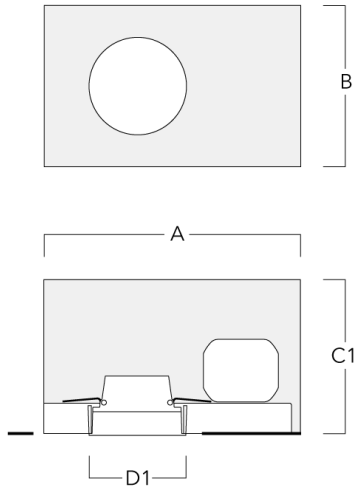

Mounting Accessories

Installation blackout, proud

Description	Part ID	A	B	C1	D1
BDO12-I	134-1748	383	272	192	155

Installation blackout, flush with shadow line

Description	Part ID	A	B	C1	D1	D2
BDO12-III	134-1749	383	272	192	155	198