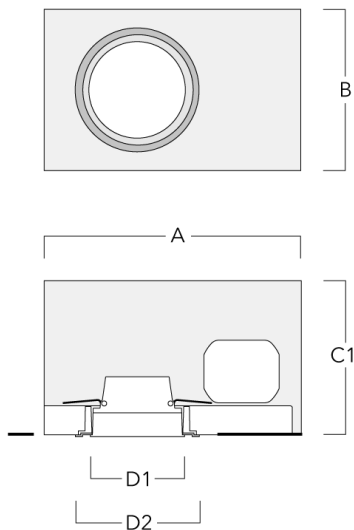

Mounting Accessories

Installation blackout, proud

Description	Part ID	A	B	C1	D1
BDO12-I	134-1748	383	272	192	155

Installation blackout, flush with shadow line

Description	Part ID	A	B	C1	D1	D2
BDO12-III	134-1749	383	272	192	155	198