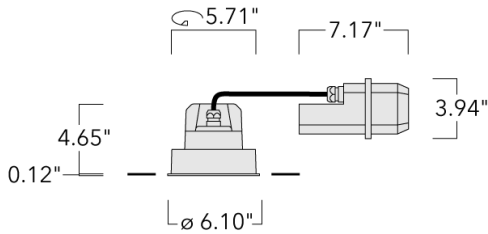

Specifications

Material description

Body	Marine-grade, die-cast aluminium alloy
Lens	Safety glass lens
Colors	RAL9004 Black RAL9007 Grey Metallic RAL9016 White RAL8019 Dark Bronze
Gasket	Silicone CCG® Controlled Compression Gasket
Fasteners	PCS Polymer Coated Stainless Steel Hardware
Ingress protection	IP66
Impact resistance	IK07
Corrosion resistance	5CE

Electrical description

Power supply	Integral [ECG] electronic driver 120V-277V. 0-10V dimmable, to be specified with order.
Driver / Ballast	Integral EC electronic converter in thermally-separated compartment
Power factor	> 0.9

WE-EF LIGHTING USA, LLC

410-D Keystone Drive, 15086 Warrendale, PA 15086 - Phone: +1 724 742 0030

customersupport.usa@we-ef.com - <https://we-ef.com/us>

Subject to technical changes and errors. - Generated on 10/23/2024