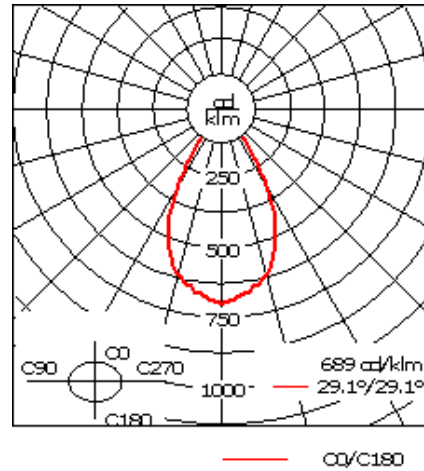

Specifications

Material description

Body	Marine-grade, die-cast aluminium alloy
Lens	Safety glass lens
Colors	RAL9004 Black RAL9007 Grey Metallic RAL9016 White RAL8019 Dark Bronze
Gasket	Silicone CCG® Controlled Compression Gasket
Fasteners	PCS Polymer Coated Stainless Steel Hardware
Ingress protection	IP66
Impact resistance	IK07
Corrosion resistance	5CE

Electrical description

Power supply	Integral [ECG] electronic driver 120V-277V. 0-10V dimmable, to be specified with order.
Driver / Ballast	Integral EC electronic converter in thermally-separated compartment
Power factor	> 0.9

WE-EF LIGHTING USA, LLC

410-D Keystone Drive, 15086 Warrendale, PA 15086 - Phone: +1 724 742 0030

customersupport.usa@we-ef.com - <https://we-ef.com/us>

Subject to technical changes and errors. - Generated on 10/23/2024