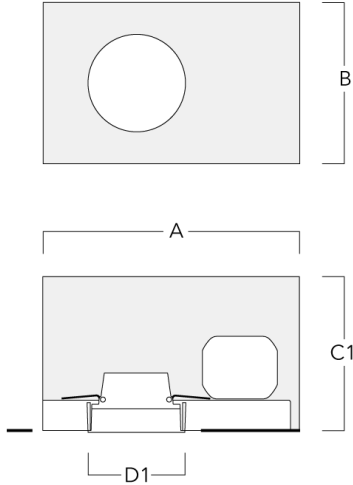

Subject to technical changes and errors. - Generated on 23/10/2024

**Mounting Accessories**

**Installation blackout, proud**

Description	Part ID	A	B	C1	D1
BDO12-I	134-1748	383	272	192	155

**Installation blackout, flush with shadow line**