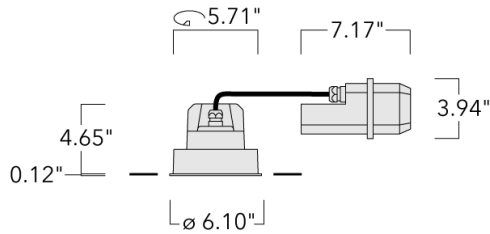

134-1864

we-ef

DOC120-FT LED [For Remodel]

Specifications

Material description

Body	Marine-grade, die-cast aluminium alloy
Lens	Safety glass lens
Colors	RAL9004 Black RAL9007 Grey Metallic RAL9016 White RAL8019 Dark Bronze
Gasket	Silicone CCG® Controlled Compression Gasket
Fasteners	PCS Polymer Coated Stainless Steel Hardware
Ingress protection	IP66
Impact resistance	IK07
Corrosion resistance	5CE

Electrical description

Power supply	Integral [ECG] electronic driver 120V-277V. 0-10V dimmable, to be specified with order.
Driver / Ballast	Integral EC electronic converter in thermally-separated compartment
Power factor	> 0.9

WE-EF LIGHTING USA, LLC

410-D Keystone Drive, 15086 Warrendale, PA 15086 - Phone: +1 724 742 0030

customersupport.usa@we-ef.com - <https://we-ef.com/us>

Subject to technical changes and errors. - Generated on 10/23/2024