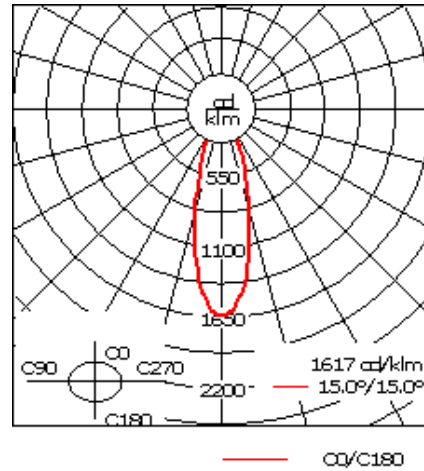

134-1864

we-ef

DOC120-FT LED [For Remodel]

Specifications

Material description

Body	Marine-grade, die-cast aluminium alloy
Lens	Safety glass lens
Colors	RAL9004 Black RAL9007 Grey Metallic RAL9016 White RAL8019 Dark Bronze
Gasket	Silicone CCG® Controlled Compression Gasket
Fasteners	PCS Polymer Coated Stainless Steel Hardware
Ingress protection	IP66
Impact resistance	IK07
Corrosion resistance	5CE

Electrical description

Power supply	Integral [ECG] electronic driver 120V-277V. 0-10V dimmable, to be specified with order.
Driver / Ballast	Integral EC electronic converter in thermally-separated compartment
Power factor	> 0.9

WE-EF LIGHTING USA, LLC

410-D Keystone Drive, 15086 Warrendale, PA 15086 - Phone: +1 724 742 0030

customersupport.usa@we-ef.com - <https://we-ef.com/us>

Subject to technical changes and errors. - Generated on 10/23/2024