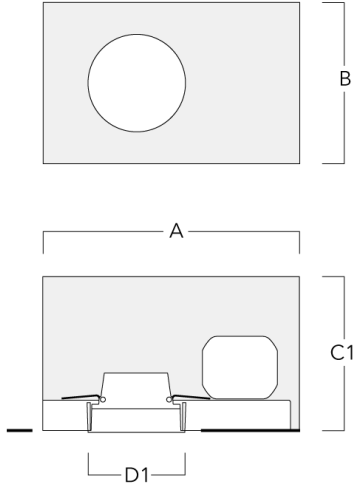

**Installation blackout, flush with shadow line**

| Description                     | Part ID  | A   | B   | C1  | D1  | D2  |
|---------------------------------|----------|-----|-----|-----|-----|-----|
| Installation blackout BDO12-III | 134-1749 | 383 | 272 | 192 | 155 | 198 |