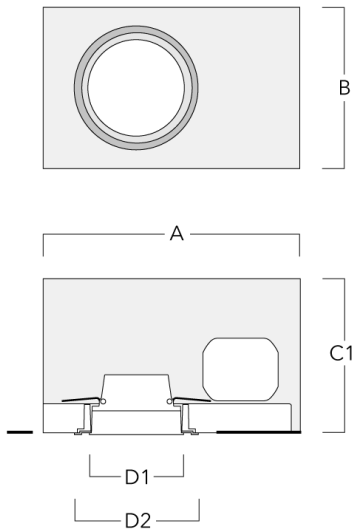

Installation blackout, flush with shadow line

Description	Part ID	A	B	C1	D1	D2
Installation blackout BDO12-III	134-1749	383	272	192	155	198