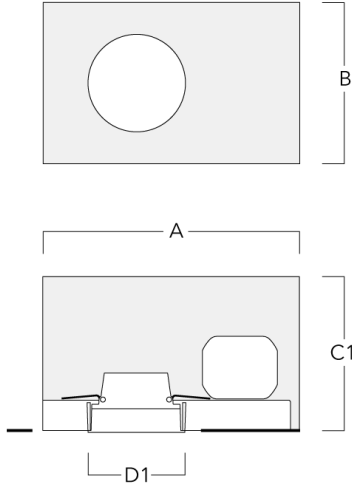

Mounting Accessories

Installation blackout, proud

Description	Part ID	A	B	C1	D1
BDO12-I	134-1748	383	272	192	155

Installation blackout, flush with shadow line

Description	Part ID	A	B	C1	D1	D2
BDO12-III	134-1749	383	272	192	155	198