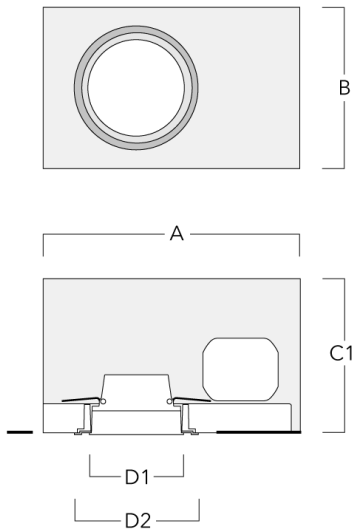

Mounting Accessories

Installation blackout, proud

Description	Part ID	A	B	C1	D1
BDO12-I	134-1748	383	272	192	155

Installation blackout, flush with shadow line

Description	Part ID	A	B	C1	D1	D2
BDO12-III	134-1749	383	272	192	155	198