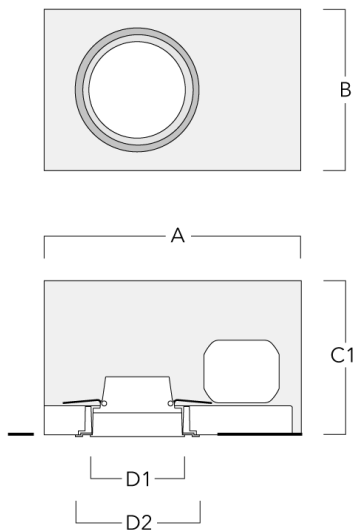

**Control**

**DALI interface**

---

Description	Part ID	C
DALI interface	430-0013	90

---

**Mounting Accessories**

**Installation blackout, proud**

Description	Part ID	A	B	C1	D1
BDO12-I	134-1748	383	272	192	155

**Installation blackout, flush with shadow line**

Description	Part ID	A	B	C1	D1	D2
BDO12-III	134-1749	383	272	192	155	198

**Optical Accessories**

**Linear spread lens**

---

Description	Part ID	C1
IO-180-DOC120-LED-FT	134-1781	103