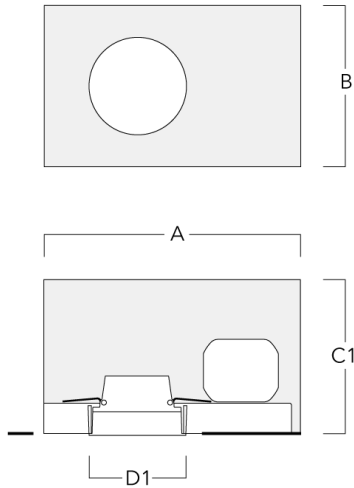

**Control**

**DALI interface**

---

Description	Part ID	C
DALI interface	430-0013	90

---

**Mounting Accessories**

**Installation blackout, proud**

Description	Part ID	A	B	C1	D1
BDO12-I	134-1748	383	272	192	155

**Installation blackout, flush with shadow line**

Description	Part ID	A	B	C1	D1	D2
BDO12-III	134-1749	383	272	192	155	198

**Optical Accessories**

**Linear spread lens**

---

Description	Part ID	C1
IO-180-DOC120-LED-FT	134-1781	103