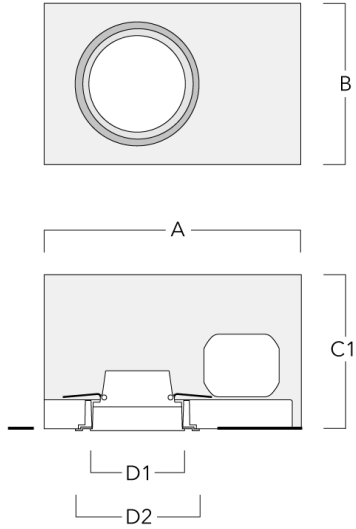

DOC120-FT LED [For Remodel]

Installation blackout, flush with shadow line

Description	Part ID	A	B	C1	D1	D2
BD012-III	134-1749	15.08	9.13	7.55	6.1	7.8