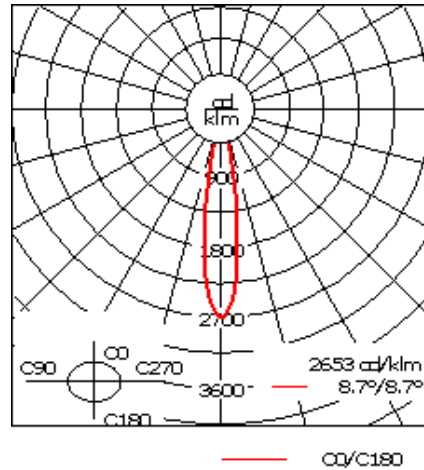

DOC120-FT LED [For Remodel]

Specifications

Material description

Body	Marine-grade, die-cast aluminium alloy
Lens	Safety glass lens
Colors	RAL9004 Black RAL9007 Grey Metallic RAL9016 White RAL8019 Dark Bronze
Gasket	Silicone CCG® Controlled Compression Gasket
Fasteners	PCS Polymer Coated Stainless Steel Hardware
Ingress protection	IP66
Impact resistance	IK07
Corrosion resistance	5CE

Electrical description

Power supply	Integral [ECG] electronic driver 120V-277V. 0-10V dimmable, to be specified with order.
Driver / Ballast	Integral EC electronic converter in thermally-separated compartment
Power factor	> 0.9

WE-EF LIGHTING USA, LLC

410-D Keystone Drive, 15086 Warrendale, PA 15086 - Phone: +1 724 742 0030
customersupport.usa@we-ef.com - <https://we-ef.com/us>
Subject to technical changes and errors. - Generated on 11/23/2024