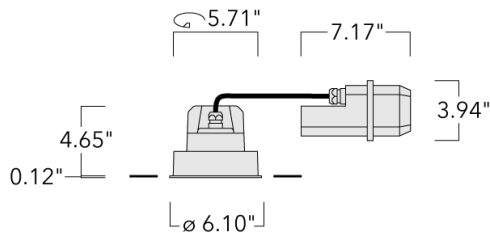

DOC120-FT LED [For Remodel]

Specifications

Material description

Body	Marine-grade, die-cast aluminium alloy
Lens	Safety glass lens
Colors	RAL9004 Black RAL9007 Grey Metallic RAL9016 White RAL8019 Dark Bronze
Gasket	Silicone CCG® Controlled Compression Gasket
Fasteners	PCS Polymer Coated Stainless Steel Hardware
Ingress protection	IP66
Impact resistance	IK07
Corrosion resistance	5CE

Electrical description

Power supply	Integral [ECG] electronic driver 120V-277V. 0-10V dimmable, to be specified with order.
Driver / Ballast	Integral EC electronic converter in thermally-separated compartment
Power factor	> 0.9

WE-EF LIGHTING USA, LLC

410-D Keystone Drive, 15086 Warrendale, PA 15086 - Phone: +1 724 742 0030
customersupport.usa@we-ef.com - <https://we-ef.com/us>
Subject to technical changes and errors. - Generated on 11/23/2024