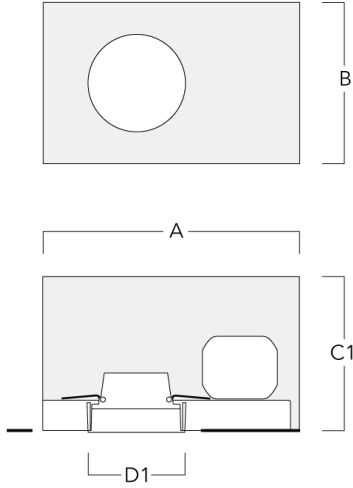

Mounting Accessories

Installation blackout, proud

Description	Part ID	A	B	C1	D1
BDO12-I	134-1748	383	272	192	155

Installation blackout, flush with shadow line

Description	Part ID	A	B	C1	D1	D2
BDO12-III	134-1749	383	272	192	155	198