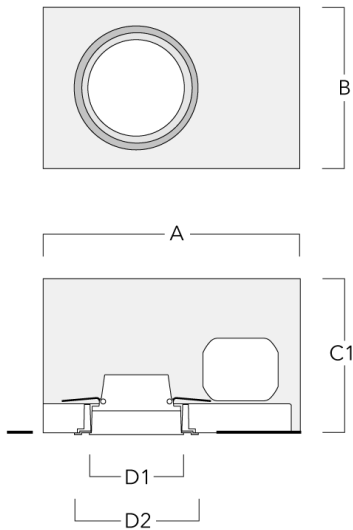

Mounting Accessories

Installation blackout, proud

Description	Part ID	A	B	C1	D1
BDO12-I	134-1748	383	272	192	155

Installation blackout, flush with shadow line

Description	Part ID	A	B	C1	D1	D2
BDO12-III	134-1749	383	272	192	155	198