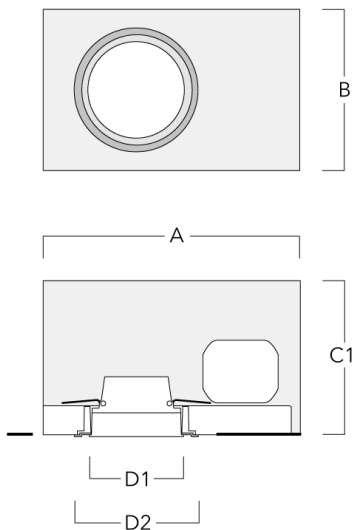

Pre-installation blackout, proud or flush, is available and recommended for mounting in concrete ceilings. To be ordered separately.

A maximum of one internal optical accessory.

Weight	2.25 kg
Light distribution	symmetric, wide beam [B]
Light source	LED-FT-17W / 500mA - 2700-6000 K
CRI	80
Power supply	EC
LEDs	1
Rated input power	20 W
Rated lumens (lm)	
LED Lumen	1091.8
Total Lumen	1091.8
Ta	25
Nominal Lumen (lm)	
LED Lumen	1800
Total Lumen	1800
Tc	25

Mounting Accessories

Installation blackout, proud

Description	Part ID	A	B	C1	D1
Installation blackout BDO12-I	134-1748	383	272	192	155

Installation blackout, flush with shadow line

Description	Part ID	A	B	C1	D1	D2
Installation blackout BDO12-III	134-1749	383	272	192	155	198