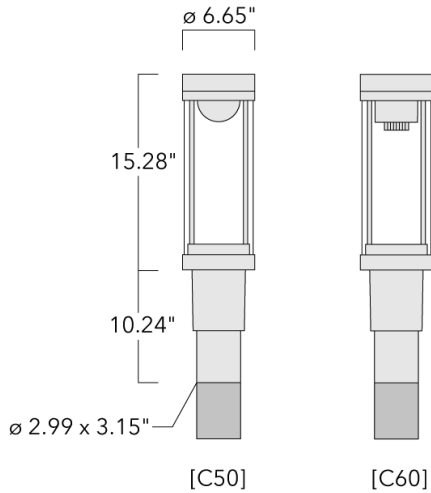

Specifications

Material description

Body	Marine-grade, die-cast aluminum alloy.
Lens	Clear polycarbonate outer lens
Colors	RAL9004 Black RAL9007 Grey Metallic RAL9016 White RAL8019 Dark Bronze
Gasket	Silicone rubber gasket
Fasteners	PCS polymer coated stainless steel hardware
Ingress protection	IP66
Impact resistance	IK09
Corrosion resistance	5CE
Windage	0.104 m²

WE-EF LIGHTING USA, LLC

410-D Keystone Drive, 15086 Warrendale, PA 15086 - Phone: +1 724 742 0030

customersupport.usa@we-ef.com - <https://we-ef.com/us>

Subject to technical changes and errors. - Generated on 10/23/2024