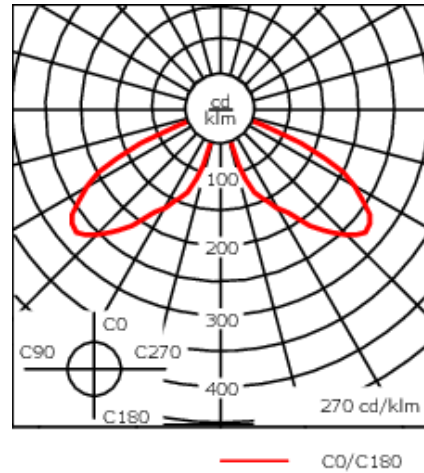

Specifications

Material description

Body	Marine-grade, die-cast aluminum alloy.
Lens	Clear polycarbonate outer lens
Colors	RAL9004 Black RAL9007 Grey Metallic RAL9016 White RAL8019 Dark Bronze
Gasket	Silicone rubber gasket
Fasteners	PCS polymer coated stainless steel hardware
Ingress protection	IP66
Impact resistance	IK09
Corrosion resistance	5CE
Windage	0.104 m²

WE-EF LIGHTING USA, LLC

410-D Keystone Drive, 15086 Warrendale, PA 15086 - Phone: +1 724 742 0030

customersupport.usa@we-ef.com - <https://we-ef.com/us>

Subject to technical changes and errors. - Generated on 10/23/2024