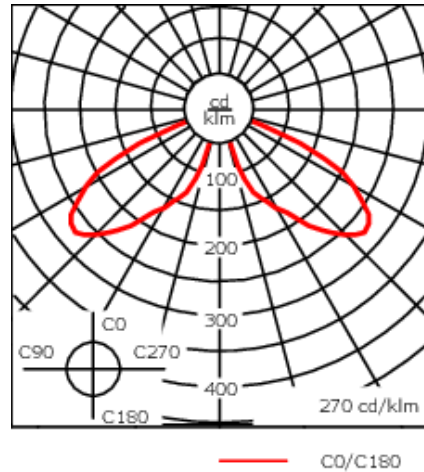

Specifications

Material description

Body	Marine-grade, die-cast aluminum alloy.
Lens	Clear polycarbonate outer lens
Colors	RAL9004 Black RAL9007 Grey Metallic RAL9016 White RAL8019 Dark Bronze
Gasket	Silicone rubber gasket
Fasteners	PCS polymer coated stainless steel hardware
Ingress protection	IP66
Impact resistance	IK09
Corrosion resistance	5CE
Windage	0.104 m²