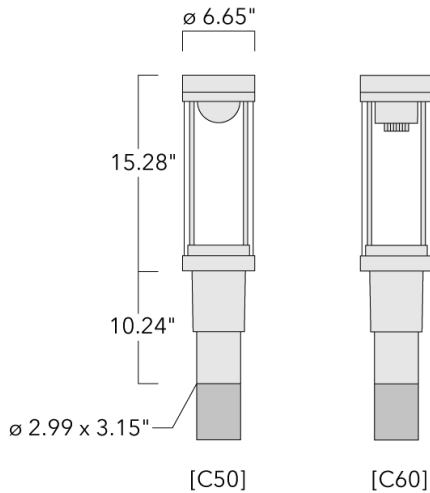

Specifications

Material description

Body	Marine-grade, die-cast aluminum alloy.
Lens	Clear polycarbonate outer lens
Colors	RAL9004 Black RAL9007 Grey Metallic RAL9016 White RAL8019 Dark Bronze
Gasket	Silicone rubber gasket
Fasteners	PCS polymer coated stainless steel hardware
Ingress protection	IP66
Impact resistance	IK09
Corrosion resistance	5CE
Windage	0.104 m²