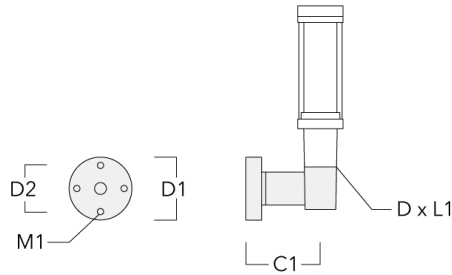

Mounting Accessories

Wall and pole brackets RZ

Description	Part ID	C1	D1	D2	D x L1	M1	Weight (lb)
RZ0-400 Wall bracket, single	115-1324	10.90"	9.1"	7.67"	3" x 3"	0.47"	7.72 lbs