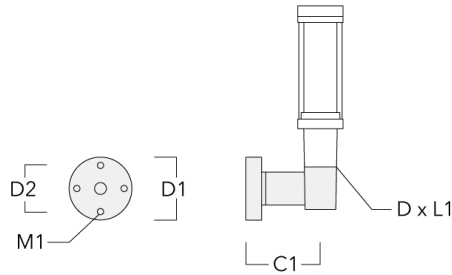

Specifications

Material description

| | |
|----------------------|---|
| Body | Marine-grade die-cast aluminium alloy |
| Lens | LED PMMA double lens |
| Colors | <div style="display: flex; flex-direction: column; gap: 5px;"> <div style="display: flex; align-items: center;"> <div style="width: 20px; height: 10px; background-color: black; margin-right: 5px;"></div> RAL9004 Black </div> <div style="display: flex; align-items: center;"> <div style="width: 20px; height: 10px; background-color: grey; margin-right: 5px;"></div> RAL9007 Grey Metallic </div> <div style="display: flex; align-items: center;"> <div style="width: 20px; height: 10px; background-color: white; margin-right: 5px;"></div> RAL9016 White </div> <div style="display: flex; align-items: center;"> <div style="width: 20px; height: 10px; background-color: darkgrey; margin-right: 5px;"></div> RAL8019 Dark Bronze </div> </div> |
| Gasket | Silicone rubber gasket |
| Fasteners | PCS polymer coated stainless steel hardware |
| Ingress protection | IP66 |
| Impact resistance | IK09 |
| Corrosion resistance | 5CE |
| Windage | 0.133 m ² |

Additional information

| | |
|----------|--|
| Lifetime | Ta=25°/40° L70B50 > 50000h |
| Listings | Contact WE-EF USA for ETL/UL certification status. |

WE-EF LIGHTING USA, LLC

410-D Keystone Drive, 15086 Warrendale, PA 15086 - Phone: +1 724 742 0030
customersupport.usa@we-ef.com - <https://we-ef.com/us>
Subject to technical changes and errors. - Generated on 11/23/2024

Mounting Accessories

Wall and pole brackets RZ

| Description | Part ID | C1 | D1 | D2 | D x L1 | M1 | Weight (lb) |
|------------------------------|----------|--------|------|-------|---------|-------|-------------|
| RZ0-400 Wall bracket, single | 115-1324 | 10.90" | 9.1" | 7.67" | 3" x 3" | 0.47" | 7.72 lbs |