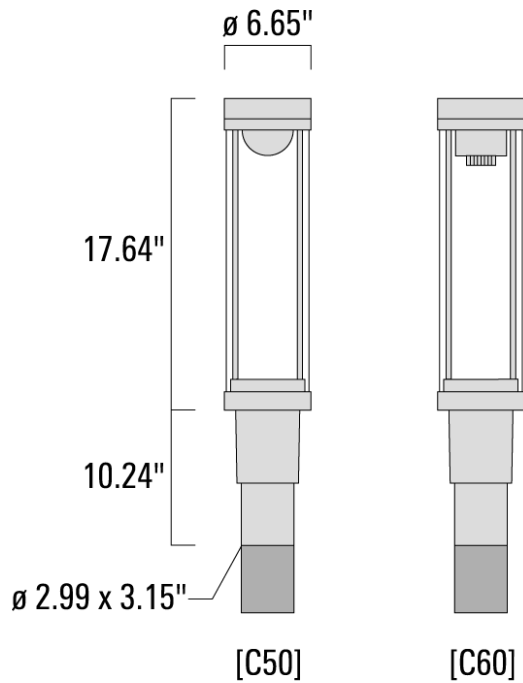

115-1544

ZFT440-FT LED

we-ef

Description

IP66. Post top luminaire with shielded light source and canopy highlight feature.

| | |
|---------------------------|--------------------|
| Weight | 5.50 lb |
| Light distribution | [C50] Type V Short |
| Light source | LED-FT-37W (4000K) |
| CRI | 80 |
| Power supply | electronic gear |
| LEDs | 1 |
| Rated input power | 42 W |
| Rated lumens (lm) | |
| LED Lumen | 5735.9 |
| Total Lumen | 5735.9 |
| Ta | 25 |
| Nominal Lumen (lm) | |
| LED Lumen | 6695 |
| Total Lumen | 6695 |
| Tc | 25 |

Specifications

Material description

| | |
|----------------------|---|
| Body | Marine-grade die-cast aluminium alloy |
| Lens | LED PMMA double lens |
| Colors | <div style="display: flex; flex-direction: column; gap: 5px;"> <div style="display: flex; align-items: center;"> <div style="width: 20px; height: 10px; background-color: black; margin-right: 5px;"></div> RAL9004 Black </div> <div style="display: flex; align-items: center;"> <div style="width: 20px; height: 10px; background-color: grey; margin-right: 5px;"></div> RAL9007 Grey Metallic </div> <div style="display: flex; align-items: center;"> <div style="width: 20px; height: 10px; background-color: white; margin-right: 5px;"></div> RAL9016 White </div> <div style="display: flex; align-items: center;"> <div style="width: 20px; height: 10px; background-color: darkgrey; margin-right: 5px;"></div> RAL8019 Dark Bronze </div> </div> |
| Gasket | Silicone rubber gasket |
| Fasteners | PCS polymer coated stainless steel hardware |
| Ingress protection | IP66 |
| Impact resistance | IK09 |
| Corrosion resistance | 5CE |
| Windage | 0.133 m ² |

| | | | | | | | |
|------------------------------|----------|--------|--|--|---------|--|----------|
| RZ2-400 Pole bracket, double | 115-1323 | 10.16" | | | 3" x 3" | | 10.8 lbs |
|------------------------------|----------|--------|--|--|---------|--|----------|