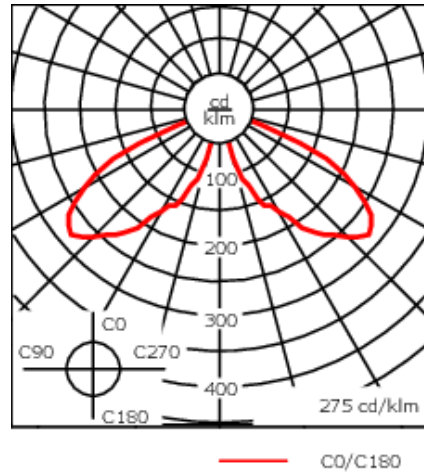

Specifications

Material description

Body	Marine-grade die-cast aluminium alloy
Lens	LED PMMA double lens
Colors	RAL9004 Black RAL9007 Grey Metallic RAL9016 White RAL8019 Dark Bronze
Gasket	Silicone rubber gasket
Fasteners	PCS polymer coated stainless steel hardware
Ingress protection	IP66
Impact resistance	IK09
Corrosion resistance	5CE
Windage	0.133 m²

WE-EF LIGHTING USA, LLC

410-D Keystone Drive, 15086 Warrendale, PA 15086 - Phone: +1 724 742 0030

customersupport.usa@we-ef.com - <https://we-ef.com/us>

Subject to technical changes and errors. - Generated on 11/23/2024