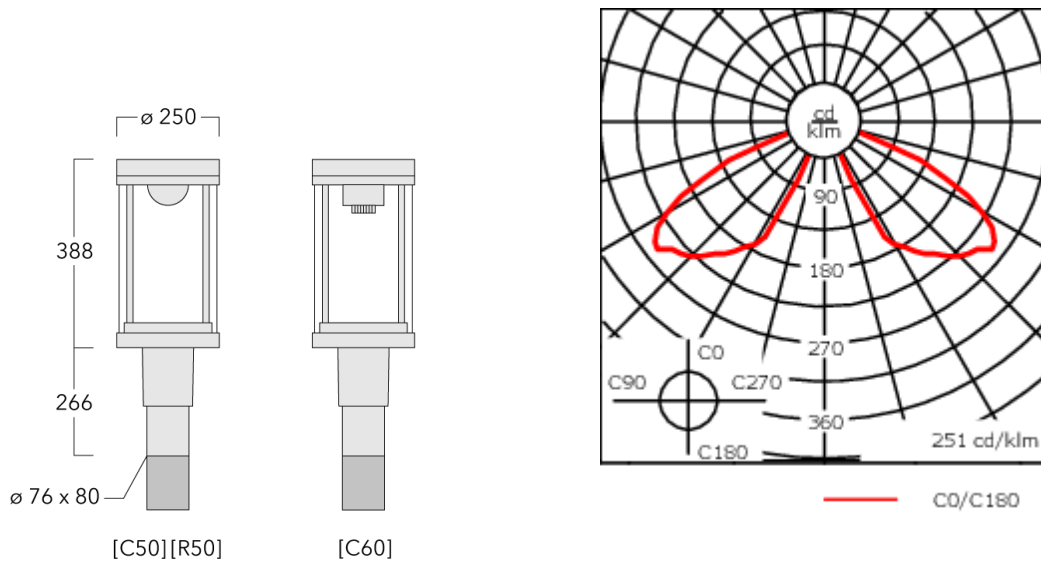

Specifications

Material description

Body	Marine-grade, die-cast aluminium alloy
Lens	PMMA
Colours	RAL9004 Signal black RAL9006 White aluminium RAL9007 Grey aluminium RAL7016 Anthracite grey RAL9016 Traffic white
Gasket	Silicone CCG® Controlled Compression Gasket
Fasteners	PCS Polymer Coated Stainless Steel Hardware
Ingress protection	IP66
Impact resistance	IK08
Corrosion resistance	5CE
Windage	0.162 m²

Electrical description

Power supply	220-240V / 50-60 Hz
Driver / Ballast	Integral EC electronic converter
Power factor	> 0.9
Surge protection	6/6 kV (optional SP10)

WE-EF LEUCHTEN GmbH

Töpinger Straße 16, 29646 Bispingen, Germany - Phone: +49 5194 909-0
info@we-ef.com - <https://we-ef.com>

Subject to technical changes and errors. - Generated on 24/11/2024