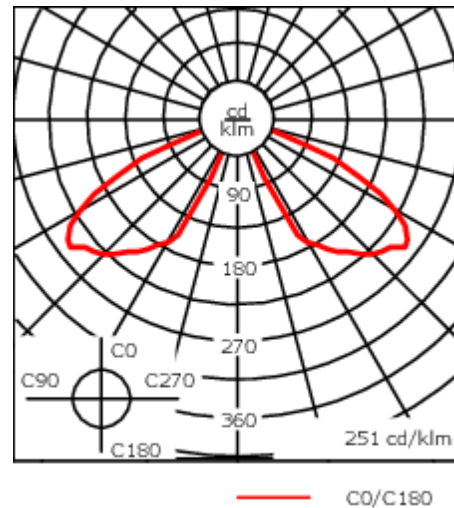

Specifications

Material description

Body	Marine-grade, die-cast aluminium alloy
Lens	PMMA
Colours	RAL9004 Signal black RAL9006 White aluminium RAL9007 Grey aluminium RAL7016 Anthracite grey RAL9016 Traffic white
Gasket	Silicone CCG® Controlled Compression Gasket
Fasteners	PCS Polymer Coated Stainless Steel Hardware
Ingress protection	IP66
Impact resistance	IK08
Corrosion resistance	5CE
Windage	0.162 m²

Electrical description

Power supply	220-240V / 50-60 Hz
Driver / Ballast	Integral EC electronic converter
Power factor	> 0.9
Surge protection	6/6 kV (optional SP10)

WE-EF LEUCHTEN GmbH

Töpinger Straße 16, 29646 Bispingen, Germany - Phone: +49 5194 909-0
info@we-ef.com - <https://we-ef.com>

Subject to technical changes and errors. - Generated on 24/11/2024