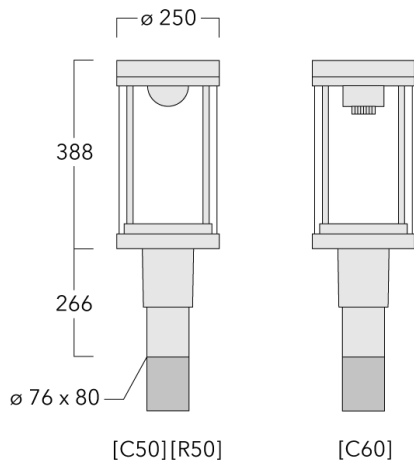

Specifications

Material description

Body	Marine-grade, die-cast aluminium alloy
Lens	PMMA
Colours	RAL9004 Signal black RAL9006 White aluminium RAL9007 Grey aluminium RAL7016 Anthracite grey RAL9016 Traffic white
Gasket	Silicone CCG® Controlled Compression Gasket
Fasteners	PCS Polymer Coated Stainless Steel Hardware
Ingress protection	IP66
Impact resistance	IK08
Corrosion resistance	5CE
Windage	0.162 m²

Electrical description

Power supply	220-240V / 50-60 Hz
Driver / Ballast	Integral EC electronic converter
Power factor	> 0.9
Surge protection	6/6 kV (optional SP10)

WE-EF LEUCHTEN GmbH

Töpinger Straße 16, 29646 Bispingen, Germany - Phone: +49 5194 909-0
info@we-ef.com - <https://we-ef.com>

Subject to technical changes and errors. - Generated on 24/11/2024