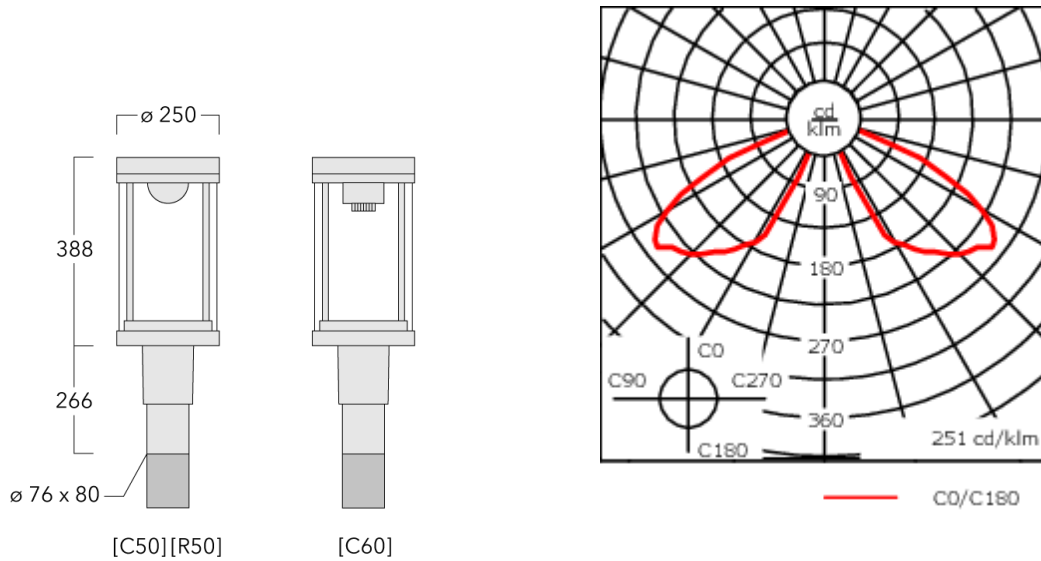

Specifications

Material description

Body	Marine-grade, die-cast aluminium alloy
Lens	PMMA
Colours	RAL9004 Signal black RAL9006 White aluminium RAL9007 Grey aluminium RAL7016 Anthracite grey RAL9016 Traffic white
Gasket	Silicone CCG® Controlled Compression Gasket
Fasteners	PCS Polymer Coated Stainless Steel Hardware
Ingress protection	IP66
Impact resistance	IK08
Corrosion resistance	5CE
Windage	0.162 m²

Electrical description

Power supply	220-240V / 50-60 Hz
Driver / Ballast	Integral EC electronic converter
Power factor	> 0.9
Surge protection	6/6 kV (optional SP10)