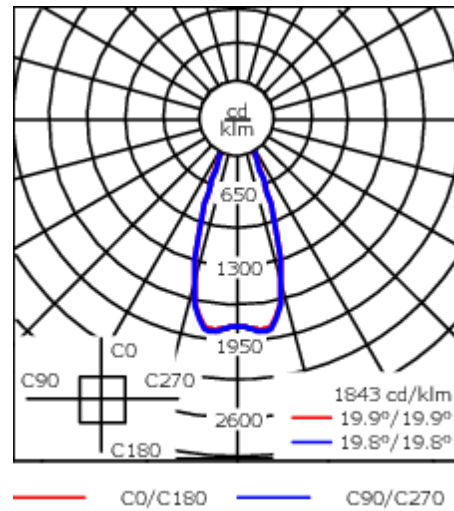

Specifications

Material description

Body	Marine-grade, die-cast aluminium alloy
Lens	Safety glass lens
Colours	RAL9004 Signal black RAL9007 Grey aluminium RAL7016 Anthracite grey RAL9016 Traffic white
Gasket	Silicone CCG® Controlled Compression Gasket
Fasteners	PCS hardware
Ingress protection	IP66
Impact resistance	IK08
Corrosion resistance	5CE

Electrical description

Driver / Ballast	Integral EC electronic converter

Additional information

Lifetime	Ta=25° L90B10 > 90000h