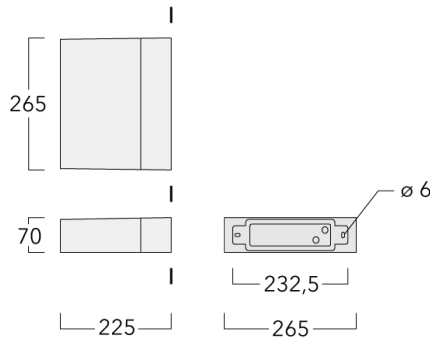

Specifications

Material description

Body	Marine-grade, die-cast aluminium alloy
Lens	Safety glass lens
Colours	RAL9004 Signal black RAL9006 White aluminium RAL9007 Grey aluminium
Gasket	Silicone CCG® Controlled Compression Gasket
Fasteners	PCS Polymer Coated Stainless Steel Hardware (unpainted)
Ingress protection	IP66
Impact resistance	IK08
Corrosion resistance	5CE+Primer

Electrical description

Power supply	230V / 50 Hz
Driver / Ballast	Integral EC electronic converter

Additional information

Lifetime	Ta=40° L90B10 > 90000h
Warranty	The product is supplied with 10-year warranty. Please refer to the LED Warranty Statement located on www.we-ef.com for further details.