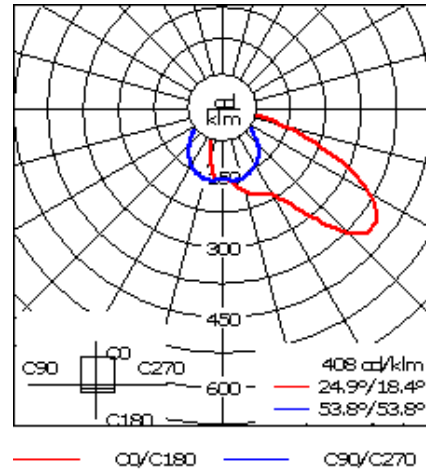

131-9575

PLS420 LED

we-ef

Specifications

Material description

Body	Marine-grade, die-cast aluminium alloy
Lens	Safety glass lens
Colors	RAL9004 Black RAL9007 Grey Metallic RAL9016 White RAL8019 Dark Bronze
Gasket	Silicone CCG® Controlled Compression Gasket
Fasteners	PCS hardware
Ingress protection	IP66
Impact resistance	IK08
Corrosion resistance	5CE

Electrical description

Power supply	Integral [ECG] electronic driver 120V-277V. 0-10V dimmable, to be specified with order.
Driver / Ballast	Integral EC electronic converter

WE-EF LIGHTING USA, LLC

410-D Keystone Drive, 15086 Warrendale, PA 15086 - Phone: +1 724 742 0030

customersupport.usa@we-ef.com - <https://we-ef.com/us>

Subject to technical changes and errors. - Generated on 11/23/2024