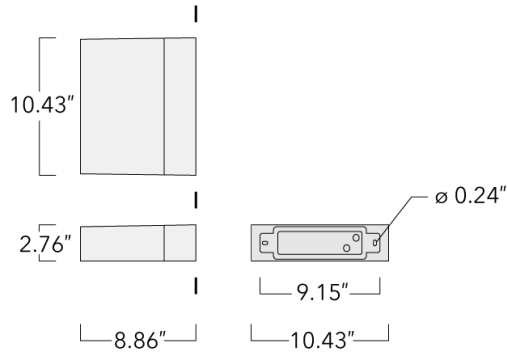

131-9575

PLS420 LED

we-ef

Specifications

Material description

Body	Marine-grade, die-cast aluminium alloy
Lens	Safety glass lens
Colors	RAL9004 Black RAL9007 Grey Metallic RAL9016 White RAL8019 Dark Bronze
Gasket	Silicone CCG® Controlled Compression Gasket
Fasteners	PCS hardware
Ingress protection	IP66
Impact resistance	IK08
Corrosion resistance	5CE

Electrical description

Power supply	Integral [ECG] electronic driver 120V-277V. 0-10V dimmable, to be specified with order.
Driver / Ballast	Integral EC electronic converter

WE-EF LIGHTING USA, LLC

410-D Keystone Drive, 15086 Warrendale, PA 15086 - Phone: +1 724 742 0030

customersupport.usa@we-ef.com - <https://we-ef.com/us>

Subject to technical changes and errors. - Generated on 11/23/2024