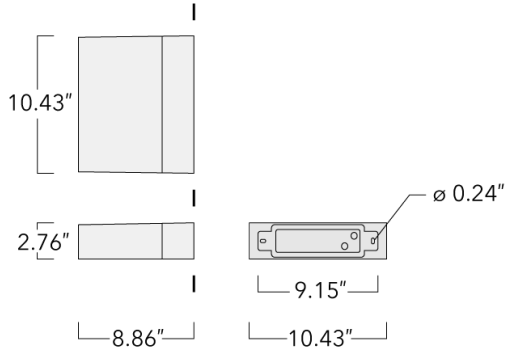

131-9578

PLS420 LED

we-ef

Specifications

Material description

Body	Marine-grade, die-cast aluminium alloy
Lens	Safety glass lens
Colors	 RAL9004 Black RAL9007 Grey Metallic RAL9016 White RAL8019 Dark Bronze
Gasket	Silicone CCG® Controlled Compression Gasket
Fasteners	PCS hardware
Ingress protection	IP66
Impact resistance	IK08
Corrosion resistance	5CE

Electrical description

Power supply	Integral [ECG] electronic driver 120V-277V. 0-10V dimmable, to be specified with order.
Driver / Ballast	Integral EC electronic converter

WE-EF LIGHTING USA, LLC

410-D Keystone Drive, 15086 Warrendale, PA 15086 - Phone: +1 724 742 0030

customersupport.usa@we-ef.com - <https://we-ef.com/us>

Subject to technical changes and errors. - Generated on 11/23/2024