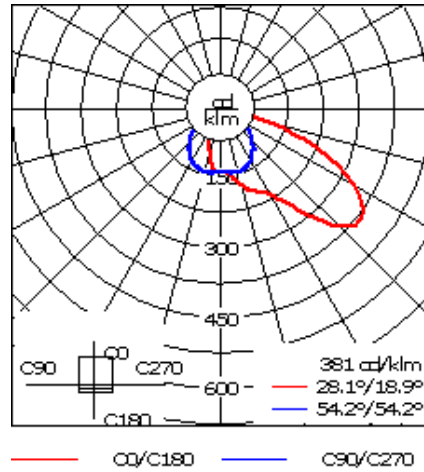

131-9578

PLS420 LED

we-ef

Specifications

Material description

Body	Marine-grade, die-cast aluminium alloy
Lens	Safety glass lens
Colors	 RAL9004 Black RAL9007 Grey Metallic RAL9016 White RAL8019 Dark Bronze
Gasket	Silicone CCG® Controlled Compression Gasket
Fasteners	PCS hardware
Ingress protection	IP66
Impact resistance	IK08
Corrosion resistance	5CE

Electrical description

Power supply	Integral [ECG] electronic driver 120V-277V. 0-10V dimmable, to be specified with order.
Driver / Ballast	Integral EC electronic converter

WE-EF LIGHTING USA, LLC

410-D Keystone Drive, 15086 Warrendale, PA 15086 - Phone: +1 724 742 0030

customersupport.usa@we-ef.com - <https://we-ef.com/us>

Subject to technical changes and errors. - Generated on 11/23/2024