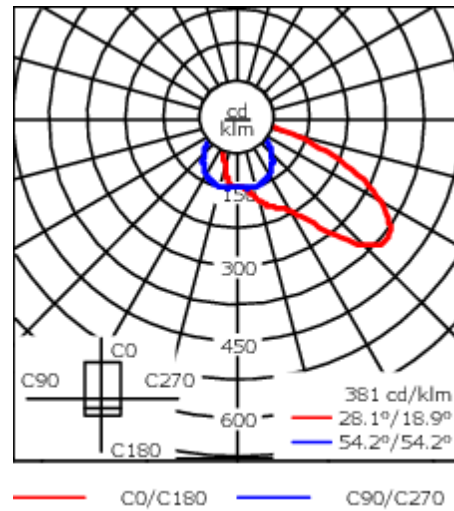

Specifications

Material description

Body	Marine-grade, die-cast aluminium alloy
Lens	Safety glass lens
Colours	RAL9004 Signal black RAL9007 Grey aluminium RAL7016 Anthracite grey RAL9016 Traffic white
Gasket	Silicone CCG® Controlled Compression Gasket
Fasteners	PCS hardware
Ingress protection	IP66
Impact resistance	IK08
Corrosion resistance	5CE

Electrical description

Driver / Ballast	Integral EC electronic converter

Additional information

Lifetime	Ta=25° L90B10 > 90000h