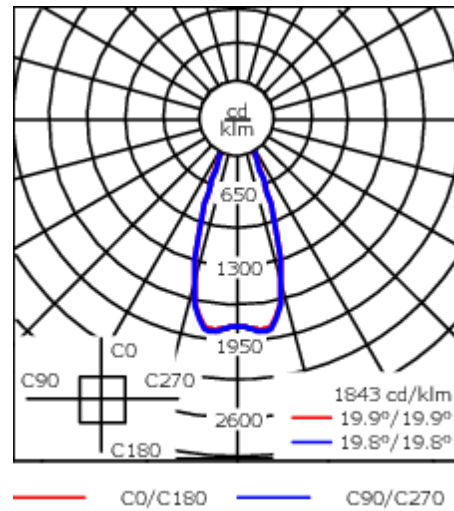

Specifications

Material description

Body	Marine-grade, die-cast aluminium alloy
Lens	Safety glass lens
Colours	RAL9004 Signal black RAL9007 Grey aluminium RAL7016 Anthracite grey RAL9016 Traffic white
Gasket	Silicone CCG® Controlled Compression Gasket
Fasteners	PCS Polymer Coated Stainless Steel Hardware
Ingress protection	IP66
Impact resistance	IK08
Corrosion resistance	5CE

Electrical description

Driver / Ballast	Standard. Optional DALI version available. To be specified at time of ordering.

Additional information

Lifetime	Ta=25° L90B10 > 90000h