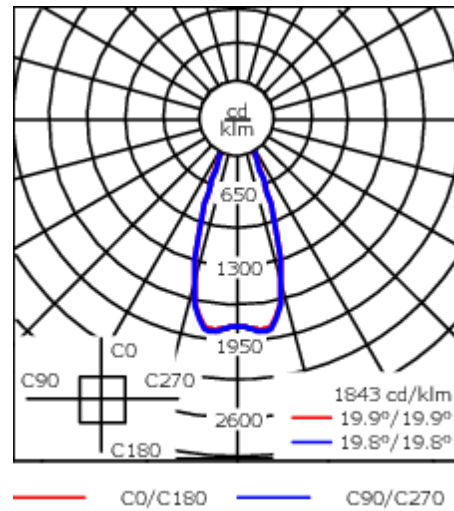

Specifications

Material description

Body	Marine-grade, die-cast aluminium alloy
Lens	Safety glass lens
Colours	RAL9004 Signal black RAL9007 Grey aluminium RAL7016 Anthracite grey RAL9016 Traffic white
Gasket	Silicone CCG® Controlled Compression Gasket
Fasteners	PCS Polymer Coated Stainless Steel Hardware
Ingress protection	IP66
Impact resistance	IK08
Corrosion resistance	5CE

Electrical description

Driver / Ballast	Standard. Optional DALI version available. To be specified at time of ordering.

Additional information

Lifetime	T_a=25° L90B10 > 90000h