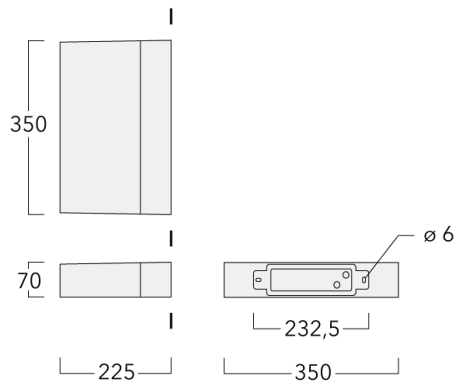

Weight	5.20 kg
Light distribution	symmetric, medium beam [M]
Light source	LED-12/36W / 1050 mA - 4000 K
CRI	80
Power supply	EC
BUG	B3 U0 G0
LEDs	12
Rated input power	41 W

Nominal Lumen (lm)

LED Lumen	450
Total Lumen	5400
Tj	85

Subject to technical changes and errors. - Generated on 23/11/2024

Specifications

Material description

Body	Marine-grade, die-cast aluminium alloy
Lens	Safety glass lens
Colours	<div style="display: flex; align-items: center; gap: 10px;"> <div style="width: 20px; height: 15px; background-color: black; margin-right: 5px;"></div> RAL9004 Signal black <div style="width: 20px; height: 15px; background-color: grey; margin-right: 5px;"></div> RAL9007 Grey aluminium <div style="width: 20px; height: 15px; background-color: darkgrey; margin-right: 5px;"></div> RAL7016 Anthracite grey <div style="width: 20px; height: 15px; background-color: lightgrey; margin-right: 5px;"></div> RAL9016 Traffic white </div>
Gasket	Silicone CCG® Controlled Compression Gasket
Fasteners	PCS Polymer Coated Stainless Steel Hardware
Ingress protection	IP66
Impact resistance	IK08
Corrosion resistance	5CE