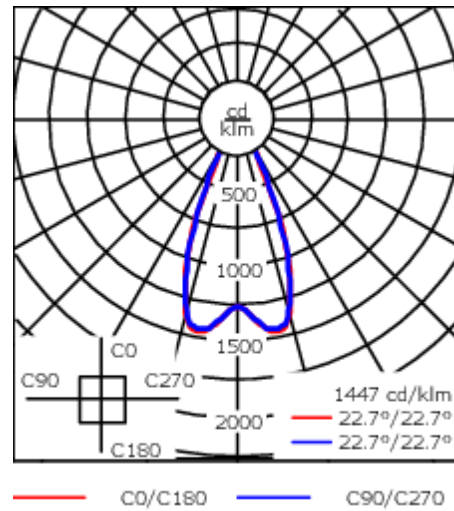

Specifications

Material description

Body	Marine-grade, die-cast aluminium alloy
Lens	Safety glass lens
Colours	RAL9004 Signal black RAL9007 Grey aluminium RAL7016 Anthracite grey RAL9016 Traffic white
Gasket	Silicone CCG® Controlled Compression Gasket
Fasteners	PCS Polymer Coated Stainless Steel Hardware
Ingress protection	IP66
Impact resistance	IK08
Corrosion resistance	5CE

Electrical description

Driver / Ballast	Standard. Optional DALI version available. To be specified at time of ordering.

Additional information

Lifetime	Ta=25° L90B10 > 90000h