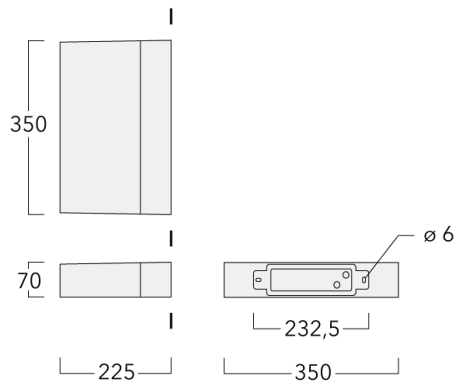

Weight	5.20 kg
Light distribution	symmetric, narrow beam [E]
Light source	LED-12/24W / 700 mA - 3000 K
CRI	80
Power supply	EC
BUG	B2 U0 G0
LEDs	12
Rated input power	27 W

Nominal Lumen (lm)

LED Lumen	290
Total Lumen	3480
Tj	85

Subject to technical changes and errors. - Generated on 23/11/2024

Specifications

Material description

Body	Marine-grade, die-cast aluminium alloy
Lens	Safety glass lens
Colours	<div style="display: flex; align-items: center;"> <div style="width: 20px; height: 15px; background-color: black; margin-right: 5px;"></div> RAL9004 Signal black </div> <div style="display: flex; align-items: center; margin-top: 5px;"> <div style="width: 20px; height: 15px; background-color: grey; margin-right: 5px;"></div> RAL9007 Grey aluminium </div> <div style="display: flex; align-items: center; margin-top: 5px;"> <div style="width: 20px; height: 15px; background-color: darkgrey; margin-right: 5px;"></div> RAL7016 Anthracite grey </div> <div style="display: flex; align-items: center; margin-top: 5px;"> <div style="width: 20px; height: 15px; background-color: lightgrey; margin-right: 5px;"></div> RAL9016 Traffic white </div>
Gasket	Silicone CCG® Controlled Compression Gasket
Fasteners	PCS Polymer Coated Stainless Steel Hardware
Ingress protection	IP66
Impact resistance	IK08
Corrosion resistance	5CE