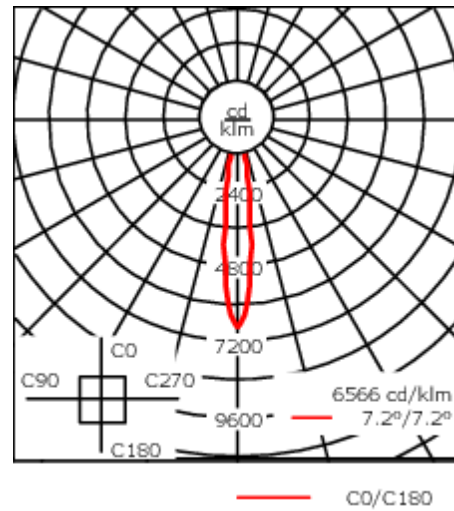

Specifications

Material description

Body	Marine-grade, die-cast aluminium alloy
Lens	Safety glass lens
Colours	RAL9004 Signal black RAL9007 Grey aluminium RAL7016 Anthracite grey RAL9016 Traffic white
Gasket	Silicone CCG® Controlled Compression Gasket
Fasteners	PCS Polymer Coated Stainless Steel Hardware
Ingress protection	IP66
Impact resistance	IK08
Corrosion resistance	5CE

Electrical description

Driver / Ballast	Standard. Optional DALI version available. To be specified at time of ordering.

Additional information

Lifetime	Ta=25° L90B10 > 90000h