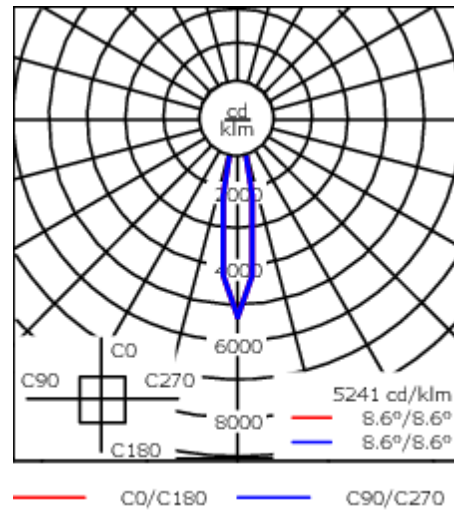

Specifications

Material description

Body	Marine-grade, die-cast aluminium alloy
Lens	Safety glass lens
Colours	RAL9004 Signal black RAL9006 White aluminium RAL9007 Grey aluminium
Gasket	Silicone CCG® Controlled Compression Gasket
Fasteners	PCS Polymer Coated Stainless Steel Hardware (unpainted)
Ingress protection	IP66
Impact resistance	IK08
Corrosion resistance	5CE+Primer

Electrical description

Power supply	230V / 50 Hz
Driver / Ballast	Standard. Optional DALI version available. To be specified at time of ordering.

Additional information

Lifetime	Ta=40° L90B10 > 90000h
Warranty	The product is supplied with 10-year warranty. Please refer to the LED Warranty Statement located on www.we-ef.com for further details.