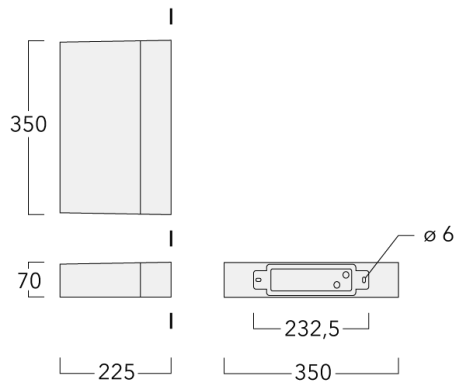

Specifications

Material description

Body	Marine-grade, die-cast aluminium alloy
Lens	Safety glass lens
Colours	RAL9004 Signal black RAL9006 White aluminium RAL9007 Grey aluminium
Gasket	Silicone CCG® Controlled Compression Gasket
Fasteners	PCS Polymer Coated Stainless Steel Hardware (unpainted)
Ingress protection	IP66
Impact resistance	IK08
Corrosion resistance	5CE+Primer

Electrical description

Power supply	230V / 50 Hz
Driver / Ballast	Standard. Optional DALI version available. To be specified at time of ordering.

Additional information

Lifetime	Ta=40° L90B10 > 90000h
Warranty	The product is supplied with 10-year warranty. Please refer to the LED Warranty Statement located on www.we-ef.com for further details.