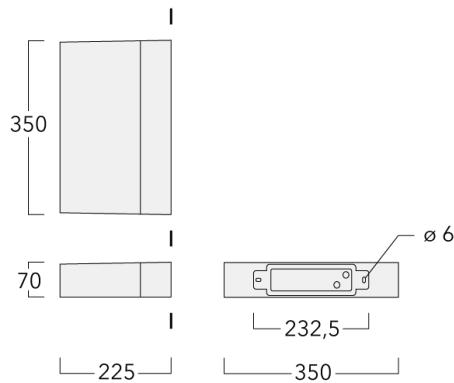

Specifications

Material description

Body	Marine-grade, die-cast aluminium alloy
Lens	Safety glass lens
Colours	RAL9004 Signal black RAL9007 Grey aluminium RAL7016 Anthracite grey RAL9016 Traffic white
Gasket	Silicone CCG® Controlled Compression Gasket
Fasteners	PCS Polymer Coated Stainless Steel Hardware
Ingress protection	IP66
Impact resistance	IK08
Corrosion resistance	5CE

Electrical description

Driver / Ballast	Standard. Optional DALI version available. To be specified at time of ordering.

Additional information

Lifetime	Ta=25° L90B10 > 90000h