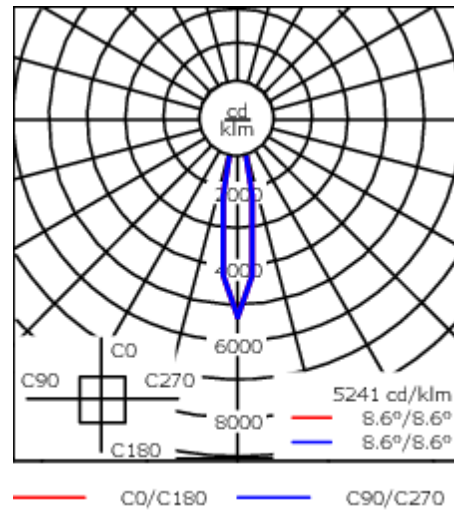

Specifications

Material description

Body	Marine-grade, die-cast aluminium alloy
Lens	Safety glass lens
Colours	RAL9004 Signal black RAL9007 Grey aluminium RAL7016 Anthracite grey RAL9016 Traffic white
Gasket	Silicone CCG® Controlled Compression Gasket
Fasteners	PCS Polymer Coated Stainless Steel Hardware
Ingress protection	IP66
Impact resistance	IK08
Corrosion resistance	5CE

Electrical description

Driver / Ballast	Standard. Optional DALI version available. To be specified at time of ordering.

Additional information

Lifetime	Ta=25° L90B10 > 90000h