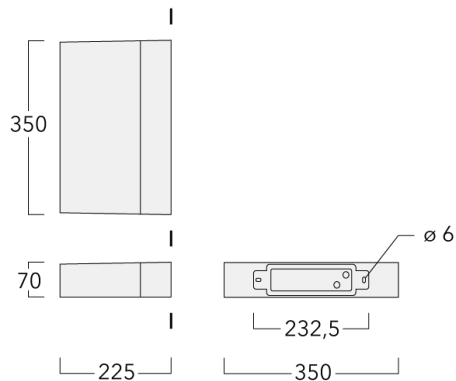

Specifications

Material description

Body	Marine-grade, die-cast aluminium alloy
Lens	Safety glass lens
Colours	RAL9004 Signal black RAL9007 Grey aluminium RAL7016 Anthracite grey RAL9016 Traffic white
Gasket	Silicone CCG® Controlled Compression Gasket
Fasteners	PCS Polymer Coated Stainless Steel Hardware
Ingress protection	IP66
Impact resistance	IK08
Corrosion resistance	5CE

Electrical description

Driver / Ballast	Standard. Optional DALI version available. To be specified at time of ordering.

Additional information

Lifetime	Ta=25° L90B10 > 90000h