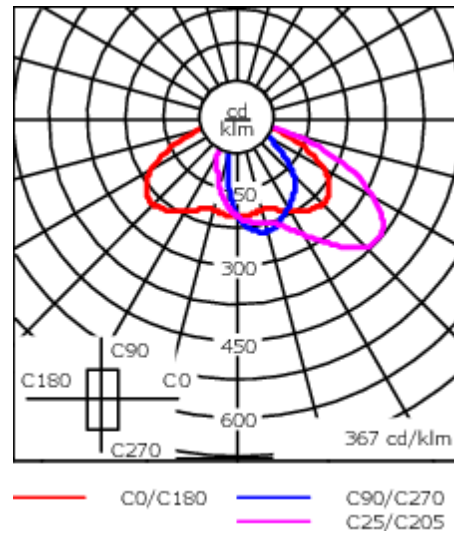

Specifications

Material description

Body	Marine-grade, die-cast aluminium alloy
Lens	Safety glass lens
Colours	RAL9004 Signal black RAL9006 White aluminium RAL9007 Grey aluminium
Gasket	Silicone CCG® Controlled Compression Gasket
Fasteners	PCS Polymer Coated Stainless Steel Hardware (unpainted)
Ingress protection	IP66
Impact resistance	IK08
Corrosion resistance	5CE+Primer

Electrical description

Power supply	230V / 50 Hz
Driver / Ballast	Standard. Optional DALI version available. To be specified at time of ordering.

Additional information

Lifetime	Ta=40° L90B10 > 90000h
Warranty	The product is supplied with 10-year warranty. Please refer to the LED Warranty Statement located on www.we-ef.com for further details.