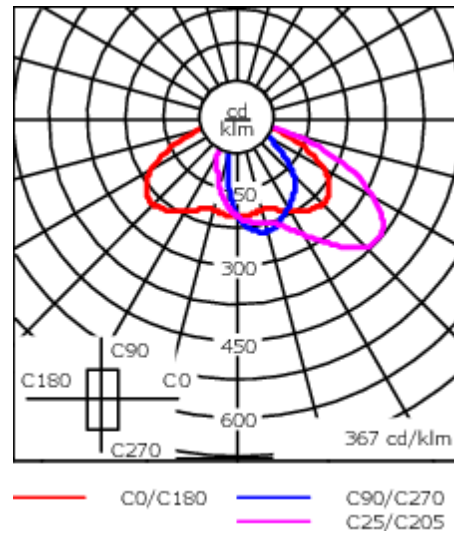

Specifications

Material description

Body	Marine-grade, die-cast aluminium alloy
Lens	Safety glass lens
Colours	RAL9004 Signal black RAL9007 Grey aluminium RAL7016 Anthracite grey RAL9016 Traffic white
Gasket	Silicone CCG® Controlled Compression Gasket
Fasteners	PCS Polymer Coated Stainless Steel Hardware
Ingress protection	IP66
Impact resistance	IK08
Corrosion resistance	5CE

Electrical description

Driver / Ballast	Standard. Optional DALI version available. To be specified at time of ordering.

Additional information

Lifetime	Ta=25° L90B10 > 90000h