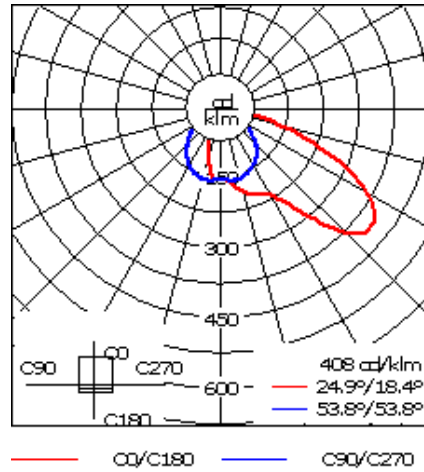

131-9666

PLS430 LED

we-ef

Specifications

Material description

Body	Marine-grade, die-cast aluminium alloy
Lens	Safety glass lens
Colors	 RAL9004 Black RAL9007 Grey Metallic RAL9016 White RAL8019 Dark Bronze
Gasket	Silicone CCG® Controlled Compression Gasket
Fasteners	PCS Polymer Coated Stainless Steel Hardware
Ingress protection	IP66
Impact resistance	IK08
Corrosion resistance	5CE

Electrical description

Power supply	Integral [ECG] electronic driver 120V-277V. 0-10V dimmable, to be specified with order.
Driver / Ballast	Standard. Optional DALI version available. To be specified at time of ordering.

WE-EF LIGHTING USA, LLC

410-D Keystone Drive, 15086 Warrendale, PA 15086 - Phone: +1 724 742 0030

customersupport.usa@we-ef.com - <https://we-ef.com/us>

Subject to technical changes and errors. - Generated on 11/23/2024