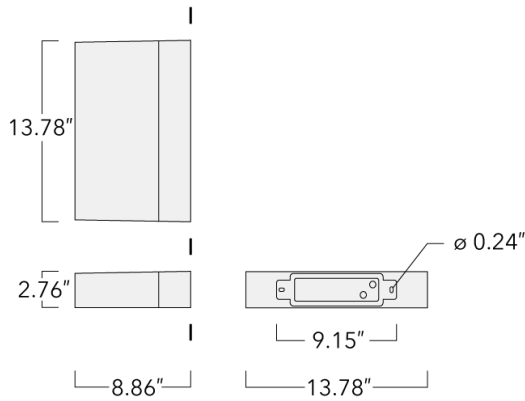

131-9666

PLS430 LED

we-ef

Specifications

Material description

Body	Marine-grade, die-cast aluminium alloy
Lens	Safety glass lens
Colors	 RAL9004 Black RAL9007 Grey Metallic RAL9016 White RAL8019 Dark Bronze
Gasket	Silicone CCG® Controlled Compression Gasket
Fasteners	PCS Polymer Coated Stainless Steel Hardware
Ingress protection	IP66
Impact resistance	IK08
Corrosion resistance	5CE

Electrical description

Power supply	Integral [ECG] electronic driver 120V-277V. 0-10V dimmable, to be specified with order.
Driver / Ballast	Standard. Optional DALI version available. To be specified at time of ordering.

WE-EF LIGHTING USA, LLC

410-D Keystone Drive, 15086 Warrendale, PA 15086 - Phone: +1 724 742 0030

customersupport.usa@we-ef.com - <https://we-ef.com/us>

Subject to technical changes and errors. - Generated on 11/23/2024