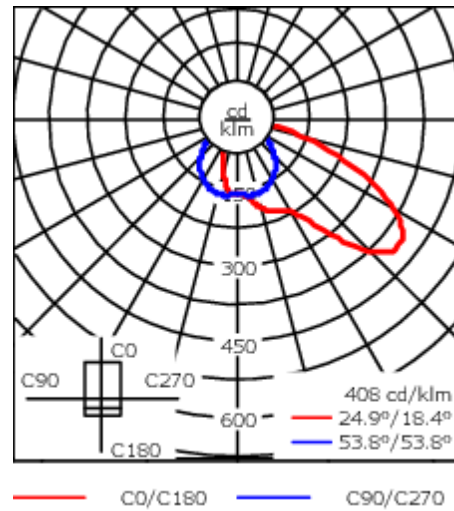

Specifications

Material description

Body	Marine-grade, die-cast aluminium alloy
Lens	Safety glass lens
Colours	RAL9004 Signal black RAL9007 Grey aluminium RAL7016 Anthracite grey RAL9016 Traffic white
Gasket	Silicone CCG® Controlled Compression Gasket
Fasteners	PCS Polymer Coated Stainless Steel Hardware
Ingress protection	IP66
Impact resistance	IK08
Corrosion resistance	5CE

Electrical description

Driver / Ballast	Standard. Optional DALI version available. To be specified at time of ordering.

Additional information

Lifetime	Ta=25° L90B10 > 90000h