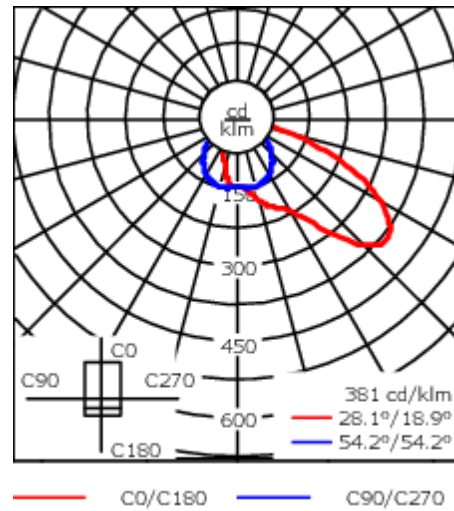

Specifications

Material description

Body	Marine-grade, die-cast aluminium alloy
Lens	Safety glass lens
Colours	RAL9004 Signal black RAL9007 Grey aluminium RAL7016 Anthracite grey RAL9016 Traffic white
Gasket	Silicone CCG® Controlled Compression Gasket
Fasteners	PCS Polymer Coated Stainless Steel Hardware
Ingress protection	IP66
Impact resistance	IK08
Corrosion resistance	5CE

Electrical description

Driver / Ballast	Standard. Optional DALI version available. To be specified at time of ordering.

Additional information

Lifetime	Ta=25° L90B10 > 90000h