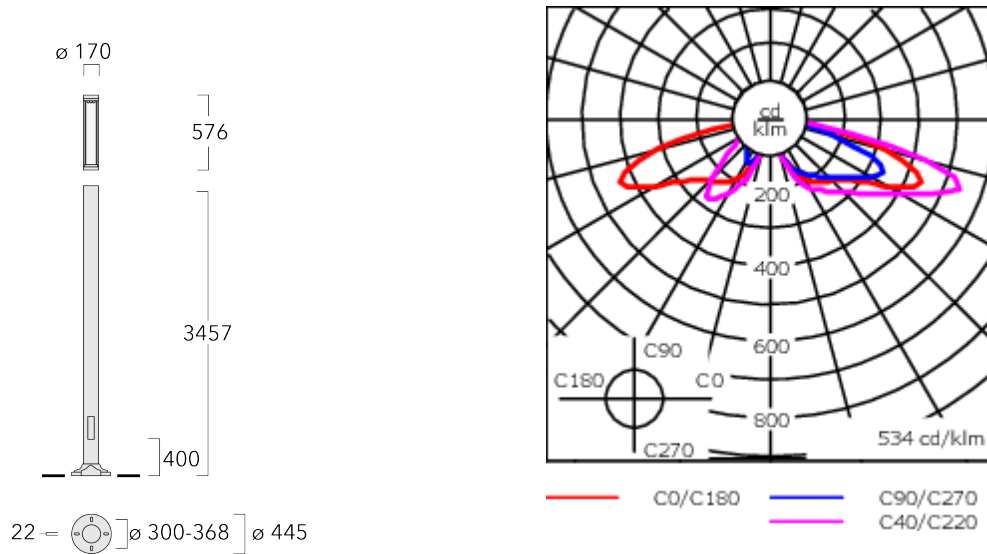

Service door with fused cable connecting box.

Supplied as a complete luminaire (luminaire head and standpipe). Please note: The standpipe height must be entered for the photometric calculation.

Weight	25.00 kg
Light distribution	rectangular, side throw [R65]
Light source	LED-9/18W / 700 mA - 3000 K
CRI	80
Power supply	EC
LEDs	9
Rated input power	20 W

Nominal Lumen (lm)

LED Lumen	290
Total Lumen	2610
Tj	85

Rated lumens (lm)

LED Lumen	272.1
Total Lumen	2448.9
Ta	25

Specifications

Material description

Body	Marine-grade, die-cast aluminium alloy
Lens	PMMA
Colours	<div style="display: flex; flex-direction: column; gap: 5px;"> <div> RAL9004 Signal black</div> <div> RAL9006 White aluminium</div> <div> RAL9007 Grey aluminium</div> <div> RAL7016 Anthracite grey</div> <div> RAL9016 Traffic white</div> </div>
Gasket	Silicone CCG® Controlled Compression Gasket
Fasteners	PCS Polymer Coated Stainless Steel Hardware
Ingress protection	IP66
Impact resistance	IK09
Corrosion resistance	5CE

Energy efficiency class B-C (Light source)

Mounting Accessories

Planted root

Description	Part ID	D1	D2	D3	D4	H1	H2	M1	Weight (kg)
Planted root ESV10	300-0949	415	340	126	133	1000	500	18	25.30

115-1527

LTM440 LED