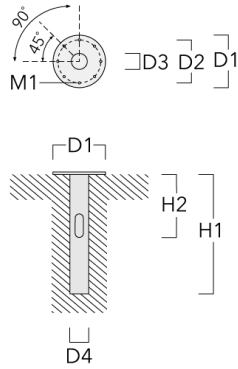

Service door with fused cable connecting box.

Supplied as a complete luminaire (luminaire head and standpipe). Please note: The standpipe height must be entered for the photometric calculation.

Weight	25.00 kg
Light distribution	rectangular, side throw [R65]
Light source	LED-9/18W / 700 mA - 3000 K
CRI	80
Power supply	EC
LEDs	9
Rated input power	20 W

Nominal Lumen (lm)

LED Lumen	290
Total Lumen	2610
Tj	85

Rated lumens (lm)

LED Lumen	272.1
Total Lumen	2448.9
Ta	25

Specifications

Material description

Body	Marine-grade, die-cast aluminium alloy
Lens	PMMA
Colours	<div style="display: flex; flex-direction: column; gap: 5px;"> <div> RAL9004 Signal black</div> <div> RAL9006 White aluminium</div> <div> RAL9007 Grey aluminium</div> <div> RAL7016 Anthracite grey</div> <div> RAL9016 Traffic white</div> </div>
Gasket	Silicone CCG® Controlled Compression Gasket
Fasteners	PCS Polymer Coated Stainless Steel Hardware
Ingress protection	IP66
Impact resistance	IK09
Corrosion resistance	5CE

Energy efficiency class B-C (Light source)

Mounting Accessories

Planted root

Description	Part ID	D1	D2	D3	D4	H1	H2	M1	Weight (kg)
Planted root ESV10	300-0949	415	340	126	133	1000	500	18	25.30

115-1527

LTM440 LED

we-ef

Optical Accessories

Light shield

Description	Part ID	Additional information
LS360-75	430-0024	Lens adapter LS360 to reduce the upper luminous flux. PMMA injection moulded component, clear. Suitable for [R65] [A60] lenses.