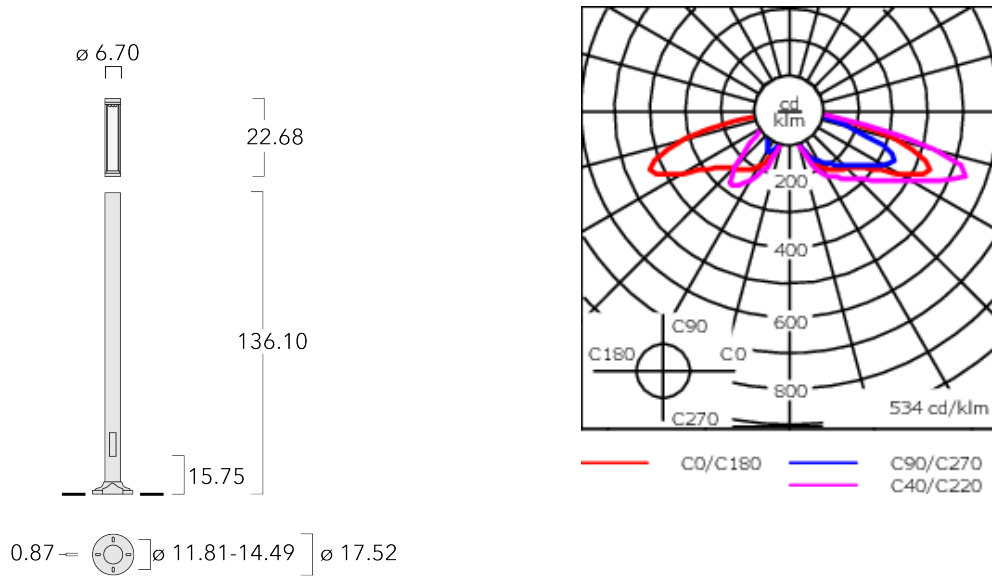

115-1527

LTM440 LED

we-ef

Description

IP66. Class I. IK09. Marine-grade, die-cast aluminum alloy. 5CE superior corrosion protection including PCS hardware. Silicone CCG® Controlled Compression Gasket. Polycarbonate outer lens. Service door with fused cable connecting box. CAD-optimized optics for superior illumination and glare control. 0-10V Dimming comes standard with luminaire.

Specify product with 7 Digit product code - Finish Color. Accessories, such as mounting, optical, and electrical, must be specified separately.

Example: XXX-XXXX-9004 (Black)
+ XXX-XXXX (Accessory 1)

Weight	55.10 lb
Light distribution	[R65] Type IV Medium
Light source	LED-9/18W / 700 mA - 3000 K
CRI	80
Power supply	electronic gear
LEDs	9
Rated input power	20 W

Nominal Lumen (lm)	
LED Lumen	290
Total Lumen	2610
Tj	85

Rated lumens (lm)	
LED Lumen	272.1
Total Lumen	2448.9
Ta	25

WE-EF LIGHTING USA, LLC

410-D Keystone Drive, 15086 Warrendale, PA 15086 - Phone: +1 724 742 0030
customersupport.usa@we-ef.com - <https://we-ef.com/us>
Subject to technical changes and errors. - Generated on 11/23/2024

Specifications

Material description

Body	Luminaire head, base plate and base plate cover constructed in die cast aluminum
Lens	Clear Polycarbonate outer lens
Colors	<div style="display: flex; flex-direction: column; gap: 5px;"> <div> RAL9004 Black</div> <div> RAL9007 Grey Metallic</div> <div> RAL9016 White</div> <div> RAL8019 Dark Bronze</div> </div>
Gasket	Silicone CCG® Controlled Compression Gasket
Fasteners	PCS Polymer Coated Stainless Steel Hardware
Ingress protection	IP66
Impact resistance	IK09
Corrosion resistance	5CE