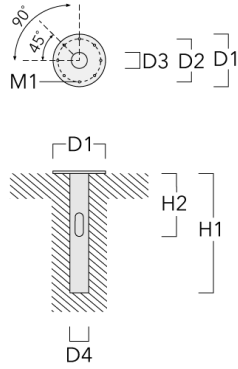

Specifications

Material description

Body	Luminaire head, base plate and base plate cover constructed in die cast aluminum
Lens	Clear Polycarbonate outer lens
Colors	<div style="display: flex; flex-direction: column; gap: 5px;"> <div> RAL9004 Black</div> <div> RAL9007 Grey Metallic</div> <div> RAL9016 White</div> <div> RAL8019 Dark Bronze</div> </div>
Gasket	Silicone CCG® Controlled Compression Gasket
Fasteners	PCS Polymer Coated Stainless Steel Hardware
Ingress protection	IP66
Impact resistance	IK09
Corrosion resistance	5CE

Subject to technical changes and errors. - Generated on 11/23/2024

115-1527

LTM440 LED

we-ef

Mounting Accessories

Planted root

Description	Part ID	D1	D2	D3	D4	H1	H2	M1	Weight (lb)
Planted root ESV10	300-0949	16.34	13.39	4.96	5.24	39.37	19.69	0.71	55.78