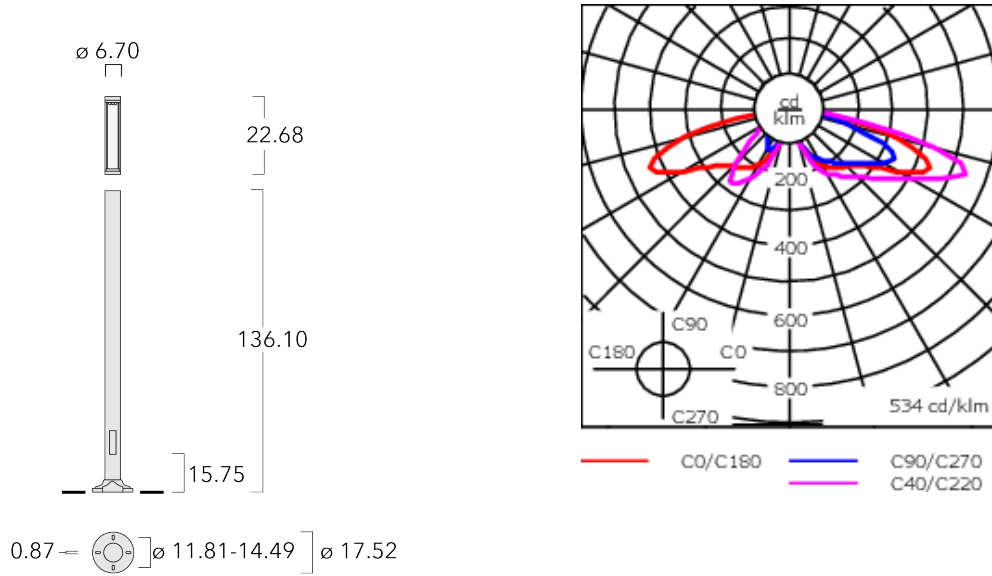

115-1528

LTM440 LED

we-ef

Description

IP66. Class I. IK09. Marine-grade, die-cast aluminum alloy. 5CE superior corrosion protection including PCS hardware. Silicone CCG® Controlled Compression Gasket. Polycarbonate outer lens. Service door with fused cable connecting box. CAD-optimized optics for superior illumination and glare control. 0-10V Dimming comes standard with luminaire.

Specify product with 7 Digit product code - Finish Color. Accessories, such as mounting, optical, and electrical, must be specified separately.

Example: XXX-XXXX-9004 (Black)
+ XXX-XXXX (Accessory 1)

Weight	55.10 lb
Light distribution	[R65] Type IV Medium
Light source	LED-9/18W / 700 mA - 4000 K
CRI	80
Power supply	electronic gear
LEDs	9
Rated input power	20 W

Nominal Lumen (lm)	
LED Lumen	310
Total Lumen	2790
Tj	85

Rated lumens (lm)	
LED Lumen	290.9
Total Lumen	2617.8
Ta	25

WE-EF LIGHTING USA, LLC

410-D Keystone Drive, 15086 Warrendale, PA 15086 - Phone: +1 724 742 0030
customersupport.usa@we-ef.com - <https://we-ef.com/us>
Subject to technical changes and errors. - Generated on 11/23/2024

Specifications

Material description

Body	Luminaire head, base plate and base plate cover constructed in die cast aluminum
Lens	Clear Polycarbonate outer lens
Colors	<div style="display: flex; flex-direction: column; gap: 5px;"> <div> RAL9004 Black</div> <div> RAL9007 Grey Metallic</div> <div> RAL9016 White</div> <div> RAL8019 Dark Bronze</div> </div>
Gasket	Silicone CCG® Controlled Compression Gasket
Fasteners	PCS Polymer Coated Stainless Steel Hardware
Ingress protection	IP66
Impact resistance	IK09
Corrosion resistance	5CE