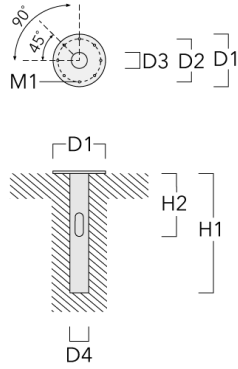

Specifications

Material description

Body	Luminaire head, base plate and base plate cover constructed in die cast aluminum
Lens	Clear Polycarbonate outer lens
Colors	<div style="display: flex; flex-direction: column; gap: 5px;"> <div> RAL9004 Black</div> <div> RAL9007 Grey Metallic</div> <div> RAL9016 White</div> <div> RAL8019 Dark Bronze</div> </div>
Gasket	Silicone CCG® Controlled Compression Gasket
Fasteners	PCS Polymer Coated Stainless Steel Hardware
Ingress protection	IP66
Impact resistance	IK09
Corrosion resistance	5CE

Subject to technical changes and errors. - Generated on 11/23/2024

115-1528

LTM440 LED

we-ef

Mounting Accessories

Planted root

Description	Part ID	D1	D2	D3	D4	H1	H2	M1	Weight (lb)
Planted root ESV10	300-0949	16.34	13.39	4.96	5.24	39.37	19.69	0.71	55.78