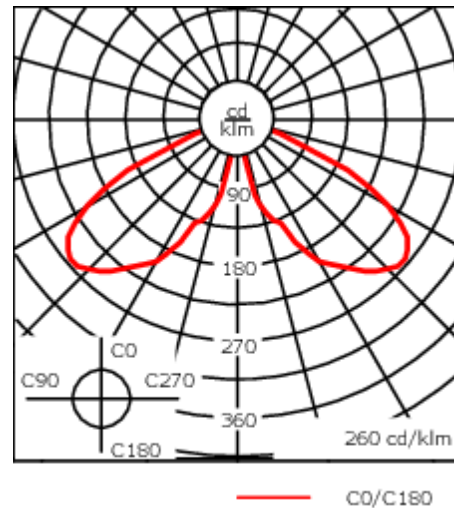

115-1521

LTM440 LED-FT

we-ef

Specifications

Material description

Body	Marine-grade, all-aluminium construction
Lens	Polycarbonate lens
Colours	 RAL9004 Signal black RAL9006 White aluminium RAL9007 Grey aluminium RAL7016 Anthracite grey RAL9016 Traffic white
Gasket	Silicone CCG® Controlled Compression Gasket
Fasteners	PCS Polymer Coated Stainless Steel hardware
Ingress protection	IP66
Impact resistance	IK10
Corrosion resistance	5CE

Electrical description

Power supply	220-240V / 50-60 Hz
Driver / Ballast	Integral EC electronic converter
Surge protection	10/10kV

Additional information

Lifetime	Ta=25° L70B50 > 50000h
Energy efficiency class	B-C (Light source)

Fagerhult Lighting Ltd

33-34 Dolben Street, SE1 0UQ London, United Kingdom

<https://we-ef.com/uk>

Subject to technical changes and errors. - Generated on 23/10/2024