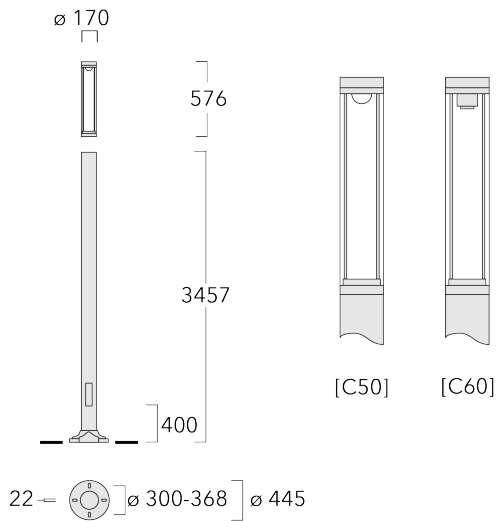

115-1521

LTM440 LED-FT

we-ef

Specifications

Material description

Body	Marine-grade, all-aluminium construction
Lens	Polycarbonate lens
Colours	 RAL9004 Signal black RAL9006 White aluminium RAL9007 Grey aluminium RAL7016 Anthracite grey RAL9016 Traffic white
Gasket	Silicone CCG® Controlled Compression Gasket
Fasteners	PCS Polymer Coated Stainless Steel hardware
Ingress protection	IP66
Impact resistance	IK10
Corrosion resistance	5CE

Electrical description

Power supply	220-240V / 50-60 Hz
Driver / Ballast	Integral EC electronic converter
Surge protection	10/10kV

Additional information

Lifetime	Ta=25° L70B50 > 50000h
Energy efficiency class	B-C (Light source)

Fagerhult Lighting Ltd

33-34 Dolben Street, SE1 0UQ London, United Kingdom

<https://we-ef.com/uk>

Subject to technical changes and errors. - Generated on 23/10/2024