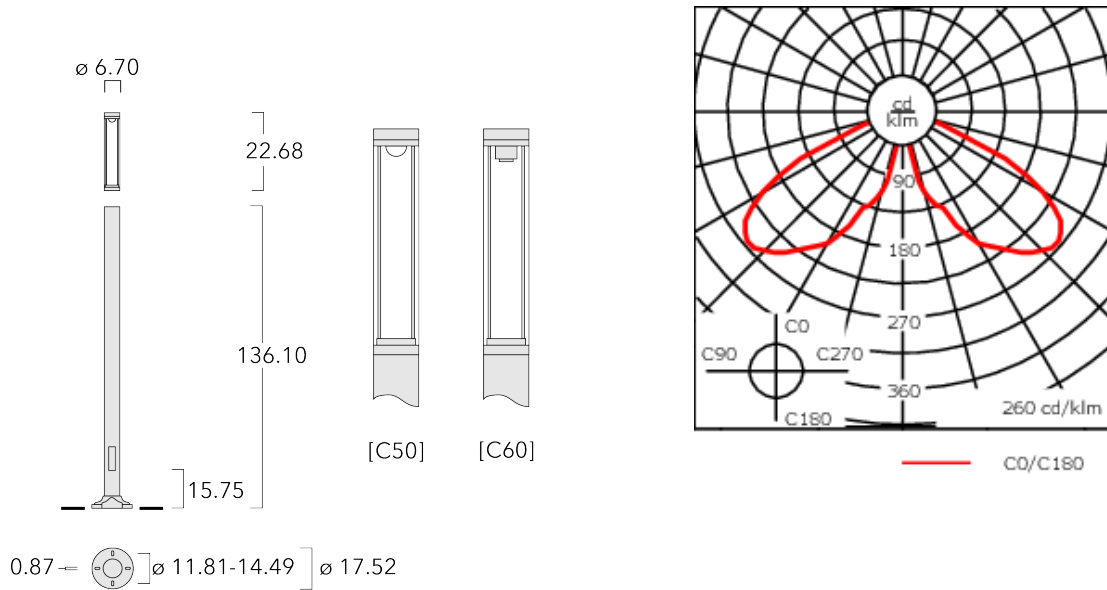

115-1521

LTM440 LED-FT

we-ef

Description

IP66. Class I. IK10. Marine-grade, die-cast aluminum alloy. 5CE superior corrosion protection including PCS hardware. Silicone CCG® Controlled Compression Gasket. Polycarbonate outer lens. Service door with fused cable connecting box. CAD-optimized indirect optics for superior illumination and glare control. 0-10V Dimming comes standard with luminaire.

Specify product with 7 Digit product code - Finish Color. Accessories, such as mounting, optical, and electrical, must be specified separately.

Example: XXX-XXXX-9004 (Black)
+ XXX-XXXX (Accessory 1)

Weight	55.10 lb
Light distribution	[C50] Type V Short
Light source	LED-FT-17W (3000K)
CRI	80
Power supply	electronic gear
LEDs	1
Rated input power	20 W

115-1521

we-ef

LTM440 LED-FT

Specifications

Material description

Body	Luminaire head, base plate and base plate cover constructed in die cast aluminum
Lens	Clear polycarbonate lens.
Colors	<div style="display: flex; flex-direction: column; gap: 5px;"> <div> RAL9004 Black</div> <div> RAL9007 Grey Metallic</div> <div> RAL9016 White</div> <div> RAL8019 Dark Bronze</div> </div>
Gasket	Silicone rubber gasket
Fasteners	PCS Polymer Coated Stainless Steel hardware
Ingress protection	IP66
Impact resistance	IK10
Corrosion resistance	5CE