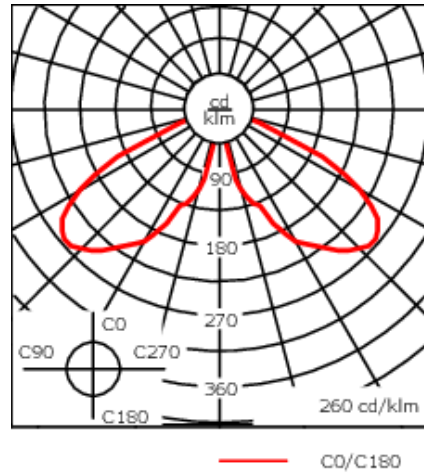

115-1522

LTM440 LED-FT

we-ef

Description

IP66. Class I. IK10. Marine-grade, die-cast aluminum alloy. 5CE superior corrosion protection including PCS hardware. Silicone CCG® Controlled Compression Gasket. Polycarbonate outer lens. Service door with fused cable connecting box. CAD-optimized indirect optics for superior illumination and glare control. 0-10V Dimming comes standard with luminaire.

Specify product with 7 Digit product code - Finish Color. Accessories, such as mounting, optical, and electrical, must be specified separately.

Example: XXX-XXXX-9004 (Black)
+ XXX-XXXX (Accessory 1)

Weight	55.10 lb
Light distribution	[C50] Type V Short
Light source	LED-FT-17W (4000K)
CRI	80
Power supply	electronic gear
LEDs	1
Rated input power	20 W
Rated lumens (lm)	
LED Lumen	2614.3
Total Lumen	2614.3
Ta	25
Nominal Lumen (lm)	
LED Lumen	3200
Total Lumen	3200
Tc	25

115-1522

we-ef

LTM440 LED-FT

Specifications

Material description

Body	Luminaire head, base plate and base plate cover constructed in die cast aluminum
Lens	Clear polycarbonate lens.
Colors	<ul style="list-style-type: none"> RAL9004 Black RAL9007 Grey Metallic RAL9016 White RAL8019 Dark Bronze
Gasket	Silicone rubber gasket
Fasteners	PCS Polymer Coated Stainless Steel hardware
Ingress protection	IP66
Impact resistance	IK10
Corrosion resistance	5CE