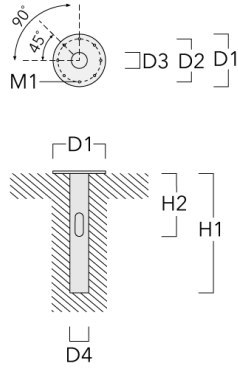

Mounting Accessories

Planted root

Description	Part ID	D1	D2	D3	D4	H1	H2	M1	Weight (lb)
Planted root ESV10	300-0949	16.34	13.39	4.96	5.24	39.37	19.69	0.71	55.78