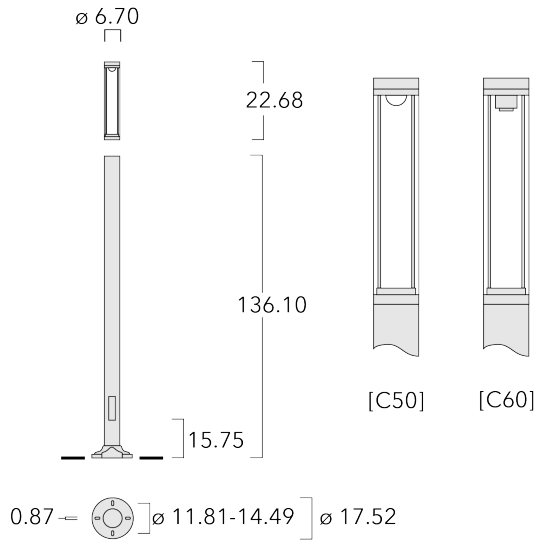

115-1522

LTM440 LED-FT

we-ef

Description

IP66. Class I. IK10. Marine-grade, die-cast aluminum alloy. 5CE superior corrosion protection including PCS hardware. Silicone CCG® Controlled Compression Gasket. Polycarbonate outer lens. Service door with fused cable connecting box. CAD-optimized indirect optics for superior illumination and glare control. 0-10V Dimming comes standard with luminaire.

Specify product with 7 Digit product code - Finish Color. Accessories, such as mounting, optical, and electrical, must be specified separately.

Example: XXX-XXXX-9004 (Black)
+ XXX-XXXX (Accessory 1)

Weight	55.10 lb
Light distribution	[C50] Type V Short
Light source	LED-FT-17W (4000K)
CRI	80
Power supply	electronic gear
LEDs	1
Rated input power	20 W
Rated lumens (lm)	
LED Lumen	2614.3
Total Lumen	2614.3
Ta	25
Nominal Lumen (lm)	
LED Lumen	3200
Total Lumen	3200
Tc	25

115-1522

we-ef

LTM440 LED-FT

Specifications

Material description

Body	Luminaire head, base plate and base plate cover constructed in die cast aluminum
Lens	Clear polycarbonate lens.
Colors	<ul style="list-style-type: none"> RAL9004 Black RAL9007 Grey Metallic RAL9016 White RAL8019 Dark Bronze
Gasket	Silicone rubber gasket
Fasteners	PCS Polymer Coated Stainless Steel hardware
Ingress protection	IP66
Impact resistance	IK10
Corrosion resistance	5CE