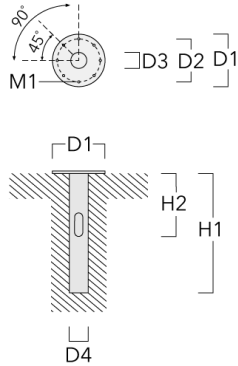

115-1522

we-ef

LTM440 LED-FT

Specifications

Material description

Body	Luminaire head, base plate and base plate cover constructed in die cast aluminum
Lens	Clear polycarbonate lens.
Colors	<ul style="list-style-type: none"> RAL9004 Black RAL9007 Grey Metallic RAL9016 White RAL8019 Dark Bronze
Gasket	Silicone rubber gasket
Fasteners	PCS Polymer Coated Stainless Steel hardware
Ingress protection	IP66
Impact resistance	IK10
Corrosion resistance	5CE

Mounting Accessories

Planted root

Description	Part ID	D1	D2	D3	D4	H1	H2	M1	Weight (lb)
Planted root ESV10	300-0949	16.34	13.39	4.96	5.24	39.37	19.69	0.71	55.78

115-1522

LTM440 LED-FT

we-ef

Optical Accessories