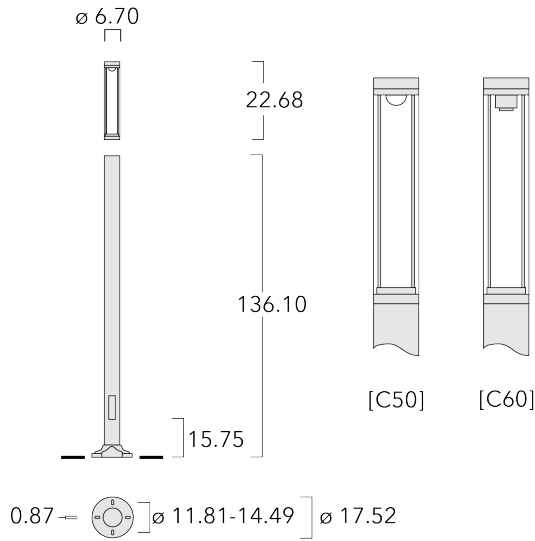

115-1522

LTM440 LED-FT

we-ef

Description

IP66. Class I. IK10. Marine-grade, die-cast aluminum alloy. 5CE superior corrosion protection including PCS hardware. Silicone CCG® Controlled Compression Gasket. Polycarbonate outer lens. Service door with fused cable connecting box. CAD-optimized indirect optics for superior illumination and glare control. 0-10V Dimming comes standard with luminaire.

Specify product with 7 Digit product code - Finish Color. Accessories, such as mounting, optical, and electrical, must be specified separately.

Example: XXX-XXXX-9004 (Black)
+ XXX-XXXX (Accessory 1)

Weight	55.10 lb
Light distribution	[C50] Type V Short
Light source	LED-FT-17W (4000K)
CRI	80
Power supply	electronic gear
LEDs	1
Rated input power	20 W
Rated lumens (lm)	
LED Lumen	2614.3
Total Lumen	2614.3
Ta	25
Nominal Lumen (lm)	
LED Lumen	3200
Total Lumen	3200
Tc	25

115-1522

we-ef

LTM440 LED-FT

Specifications

Material description

Body	Luminaire head, base plate and base plate cover constructed in die cast aluminum
Lens	Clear polycarbonate lens.
Colors	<ul style="list-style-type: none"> RAL9004 Black RAL9007 Grey Metallic RAL9016 White RAL8019 Dark Bronze
Gasket	Silicone rubber gasket
Fasteners	PCS Polymer Coated Stainless Steel hardware
Ingress protection	IP66
Impact resistance	IK10
Corrosion resistance	5CE