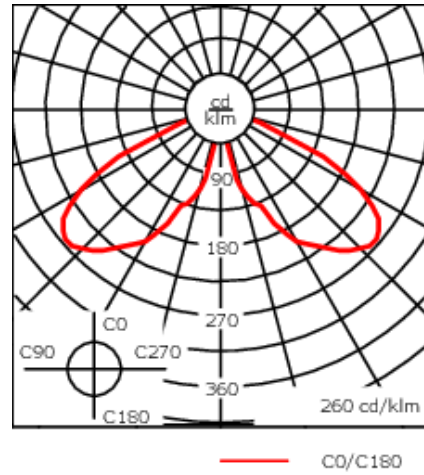

115-1522

LTM440 LED-FT

we-ef

Description

IP66. Class I. IK10. Marine-grade, die-cast aluminum alloy. 5CE superior corrosion protection including PCS hardware. Silicone CCG® Controlled Compression Gasket. Polycarbonate outer lens. Service door with fused cable connecting box. CAD-optimized indirect optics for superior illumination and glare control. 0-10V Dimming comes standard with luminaire.

Specify product with 7 Digit product code - Finish Color. Accessories, such as mounting, optical, and electrical, must be specified separately.

Example: XXX-XXXX-9004 (Black)
+ XXX-XXXX (Accessory 1)

Weight	55.10 lb
Light distribution	[C50] Type V Short
Light source	LED-FT-17W (4000K)
CRI	80
Power supply	electronic gear
LEDs	1
Rated input power	20 W
Rated lumens (lm)	
LED Lumen	2614.3
Total Lumen	2614.3
Ta	25
Nominal Lumen (lm)	
LED Lumen	3200
Total Lumen	3200
Tc	25

115-1522

we-ef

LTM440 LED-FT

Specifications

Material description

Body	Luminaire head, base plate and base plate cover constructed in die cast aluminum
Lens	Clear polycarbonate lens.
Colors	<ul style="list-style-type: none"> RAL9004 Black RAL9007 Grey Metallic RAL9016 White RAL8019 Dark Bronze
Gasket	Silicone rubber gasket
Fasteners	PCS Polymer Coated Stainless Steel hardware
Ingress protection	IP66
Impact resistance	IK10
Corrosion resistance	5CE