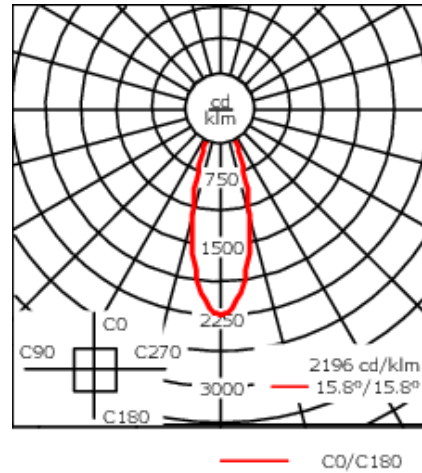

Specifications

Material description

Body	Luminaire body and lens frame constructed in die cast aluminum.
Lens	Tempered glass lens.
Colors	RAL9004 Black RAL9007 Grey Metallic RAL9016 White RAL8019 Dark Bronze
Gasket	Silicone rubber gasket
Fasteners	PCS polymer coated stainless steel
Ingress protection	IP65
Impact resistance	IK07
Corrosion resistance	5CE

Electrical description

Power supply	Integral [ECG] electronic driver 120V-277V. 0-10V dimmable, to be specified with order.
Driver / Ballast	Integral EC electronic converter

Additional information

Lifetime	Ta=25°/40° L90B10 > 90000h
Listings	ETL listed. Suitable for wet locations.

WE-EF LIGHTING USA, LLC

410-D Keystone Drive, 15086 Warrendale, PA 15086 - Phone: +1 724 742 0030

customersupport.usa@we-ef.com - <https://we-ef.com/us>

Subject to technical changes and errors. - Generated on 10/23/2024