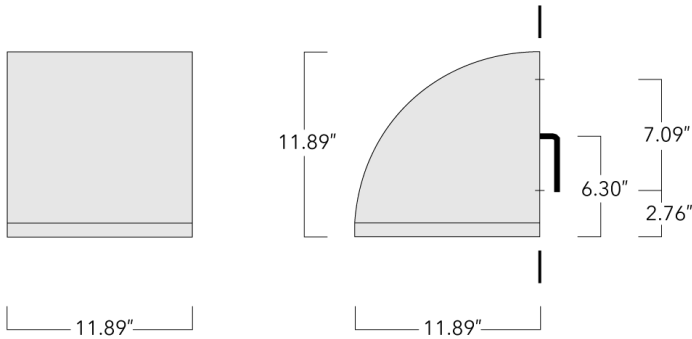

Specifications

Material description

Body	Luminaire body and lens frame constructed in die cast aluminum.
Lens	Tempered glass lens.
Colors	RAL9004 Black RAL9007 Grey Metallic RAL9016 White RAL8019 Dark Bronze
Gasket	Silicone rubber gasket
Fasteners	PCS polymer coated stainless steel
Ingress protection	IP65
Impact resistance	IK07
Corrosion resistance	5CE

Electrical description

Power supply	Integral [ECG] electronic driver 120V-277V. 0-10V dimmable, to be specified with order.
Driver / Ballast	Integral EC electronic converter

Additional information

Lifetime	Ta=25°/40° L90B10 > 90000h
Listings	ETL listed. Suitable for wet locations.

WE-EF LIGHTING USA, LLC

410-D Keystone Drive, 15086 Warrendale, PA 15086 - Phone: +1 724 742 0030
customersupport.usa@we-ef.com - <https://we-ef.com/us>
Subject to technical changes and errors. - Generated on 10/23/2024