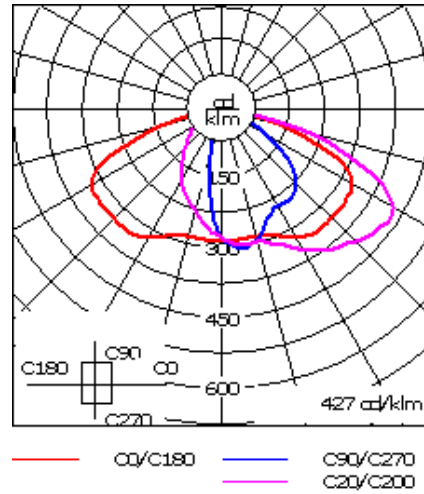

Specifications

Material description

Body	Luminaire body and lens frame constructed in die cast aluminum.
Lens	Tempered glass lens.
Colors	RAL9004 Black RAL9007 Grey Metallic RAL9016 White RAL8019 Dark Bronze
Gasket	Silicone rubber gasket
Fasteners	PCS polymer coated stainless steel
Ingress protection	IP65
Impact resistance	IK07
Corrosion resistance	5CE

Electrical description

Power supply	Integral [ECG] electronic driver 120V-277V. 0-10V dimmable, to be specified with order.
Driver / Ballast	Integral EC electronic converter

Additional information

Lifetime	Ta=25°/40° L90B10 > 90000h
Listings	ETL listed. Suitable for wet locations.

WE-EF LIGHTING USA, LLC

410-D Keystone Drive, 15086 Warrendale, PA 15086 - Phone: +1 724 742 0030
customersupport.usa@we-ef.com - <https://we-ef.com/us>
Subject to technical changes and errors. - Generated on 10/23/2024