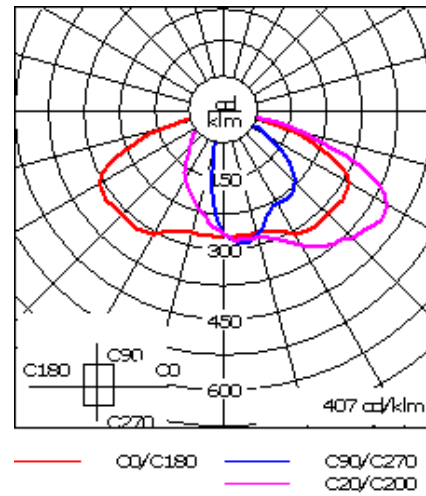

Specifications

Material description

Body	Luminaire body and lens frame constructed in die cast aluminum.
Lens	Tempered glass lens.
Colors	 RAL9004 Black RAL9007 Grey Metallic RAL9016 White RAL8019 Dark Bronze
Gasket	Silicone rubber gasket
Fasteners	PCS polymer coated stainless steel
Ingress protection	IP65
Impact resistance	IK07
Corrosion resistance	5CE

Electrical description

Power supply	Integral [ECG] electronic driver 120V-277V. 0-10V dimmable, to be specified with order.
Driver / Ballast	Integral EC electronic converter

Additional information

Lifetime	Ta=25°/40° L90B10 > 90000h
Listings	ETL listed. Suitable for wet locations.

WE-EF LIGHTING USA, LLC

410-D Keystone Drive, 15086 Warrendale, PA 15086 - Phone: +1 724 742 0030

customersupport.usa@we-ef.com - <https://we-ef.com/us>

Subject to technical changes and errors. - Generated on 10/23/2024