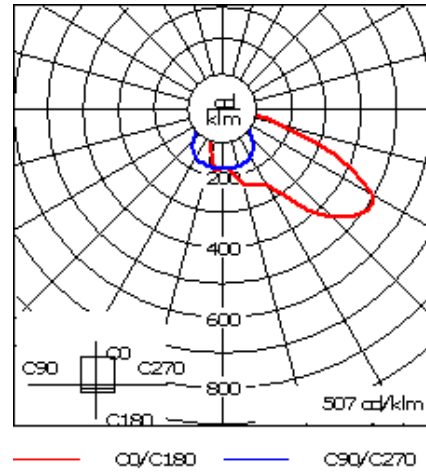

Specifications

Material description

Body	Luminaire body and lens frame constructed in die cast aluminum.
Lens	Tempered glass lens.
Colors	RAL9004 Black RAL9007 Grey Metallic RAL9016 White RAL8019 Dark Bronze
Gasket	Silicone rubber gasket
Fasteners	PCS polymer coated stainless steel
Ingress protection	IP65
Impact resistance	IK07
Corrosion resistance	5CE

Electrical description

Power supply	Integral [ECG] electronic driver 120V-277V. 0-10V dimmable, to be specified with order.
Driver / Ballast	Integral EC electronic converter

Additional information

Lifetime	Ta=25°/40° L90B10 > 90000h
Listings	ETL listed. Suitable for wet locations.

WE-EF LIGHTING USA, LLC

410-D Keystone Drive, 15086 Warrendale, PA 15086 - Phone: +1 724 742 0030
customersupport.usa@we-ef.com - <https://we-ef.com/us>
Subject to technical changes and errors. - Generated on 11/23/2024