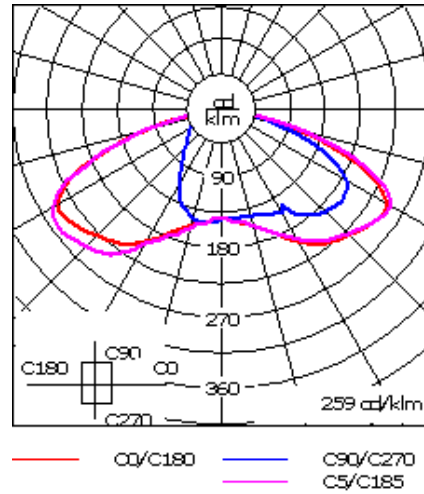

Specifications

Material description

Body	Luminaire body and lens frame constructed in die cast aluminum.
Lens	Tempered glass lens.
Colors	 RAL9004 Black RAL9007 Grey Metallic RAL9016 White RAL8019 Dark Bronze
Gasket	Silicone rubber gasket
Fasteners	PCS polymer coated stainless steel
Ingress protection	IP65
Impact resistance	IK07
Corrosion resistance	5CE

Electrical description

Power supply	Integral [ECG] electronic driver 120V-277V. 0-10V dimmable, to be specified with order.
Driver / Ballast	Integral EC electronic converter

Additional information

Lifetime	Ta=25°/40° L90B10 > 90000h
Listings	ETL listed. Suitable for wet locations.

WE-EF LIGHTING USA, LLC

410-D Keystone Drive, 15086 Warrendale, PA 15086 - Phone: +1 724 742 0030

customersupport.usa@we-ef.com - <https://we-ef.com/us>

Subject to technical changes and errors. - Generated on 10/23/2024