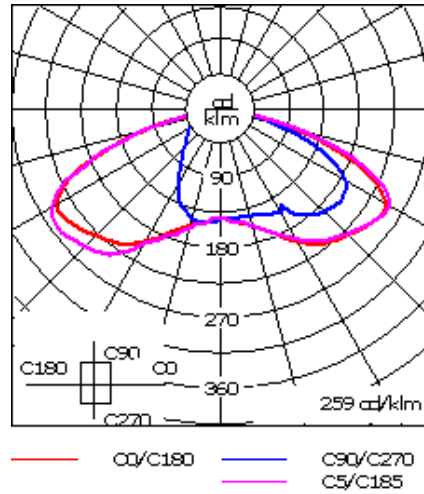

Specifications

Material description

Body	Luminaire body and lens frame constructed in die cast aluminum.
Lens	Tempered glass lens.
Colors	RAL9004 Black RAL9007 Grey Metallic RAL9016 White RAL8019 Dark Bronze
Gasket	Silicone rubber gasket
Fasteners	PCS polymer coated stainless steel
Ingress protection	IP65
Impact resistance	IK07
Corrosion resistance	5CE

Electrical description

Power supply	Integral [ECG] electronic driver 120V-277V. 0-10V dimmable, to be specified with order.
Driver / Ballast	Integral EC electronic converter

Additional information

Lifetime	Ta=25°/40° L90B10 > 90000h
Listings	ETL listed. Suitable for wet locations.

WE-EF LIGHTING USA, LLC

410-D Keystone Drive, 15086 Warrendale, PA 15086 - Phone: +1 724 742 0030
customersupport.usa@we-ef.com - <https://we-ef.com/us>
Subject to technical changes and errors. - Generated on 11/27/2024