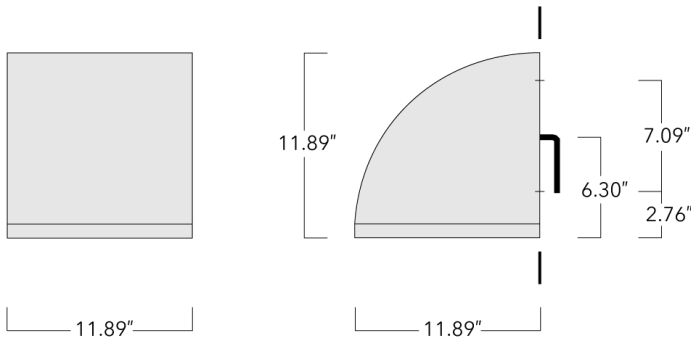

Specifications

Material description

Body	Luminaire body and lens frame constructed in die cast aluminum.
Lens	Tempered glass lens.
Colors	RAL9004 Black RAL9007 Grey Metallic RAL9016 White RAL8019 Dark Bronze
Gasket	Silicone rubber gasket
Fasteners	PCS polymer coated stainless steel
Ingress protection	IP65
Impact resistance	IK07
Corrosion resistance	5CE

Electrical description

Power supply	Integral [ECG] electronic driver 120V-277V. 0-10V dimmable, to be specified with order.
Driver / Ballast	Integral EC electronic converter

Additional information

Lifetime	Ta=25°/40° L90B10 > 90000h
Listings	ETL listed. Suitable for wet locations.

WE-EF LIGHTING USA, LLC

410-D Keystone Drive, 15086 Warrendale, PA 15086 - Phone: +1 724 742 0030
customersupport.usa@we-ef.com - <https://we-ef.com/us>
Subject to technical changes and errors. - Generated on 11/27/2024