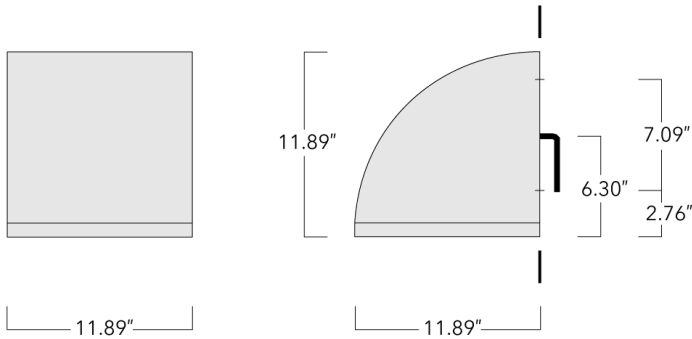

Specifications

Material description

Body	Luminaire body and lens frame constructed in die cast aluminum.
Lens	Tempered glass lens.
Colors	 RAL9004 Black RAL9007 Grey Metallic RAL9016 White RAL8019 Dark Bronze
Gasket	Silicone rubber gasket
Fasteners	PCS polymer coated stainless steel
Ingress protection	IP65
Impact resistance	IK07
Corrosion resistance	5CE

Electrical description

Power supply	Integral [ECG] electronic driver 120V-277V. 0-10V dimmable, to be specified with order.
Driver / Ballast	Integral EC electronic converter

Additional information

Lifetime	Ta=25°/40° L90B10 > 90000h
Listings	ETL listed. Suitable for wet locations.

WE-EF LIGHTING USA, LLC

410-D Keystone Drive, 15086 Warrendale, PA 15086 - Phone: +1 724 742 0030

customersupport.usa@we-ef.com - <https://we-ef.com/us>

Subject to technical changes and errors. - Generated on 10/23/2024